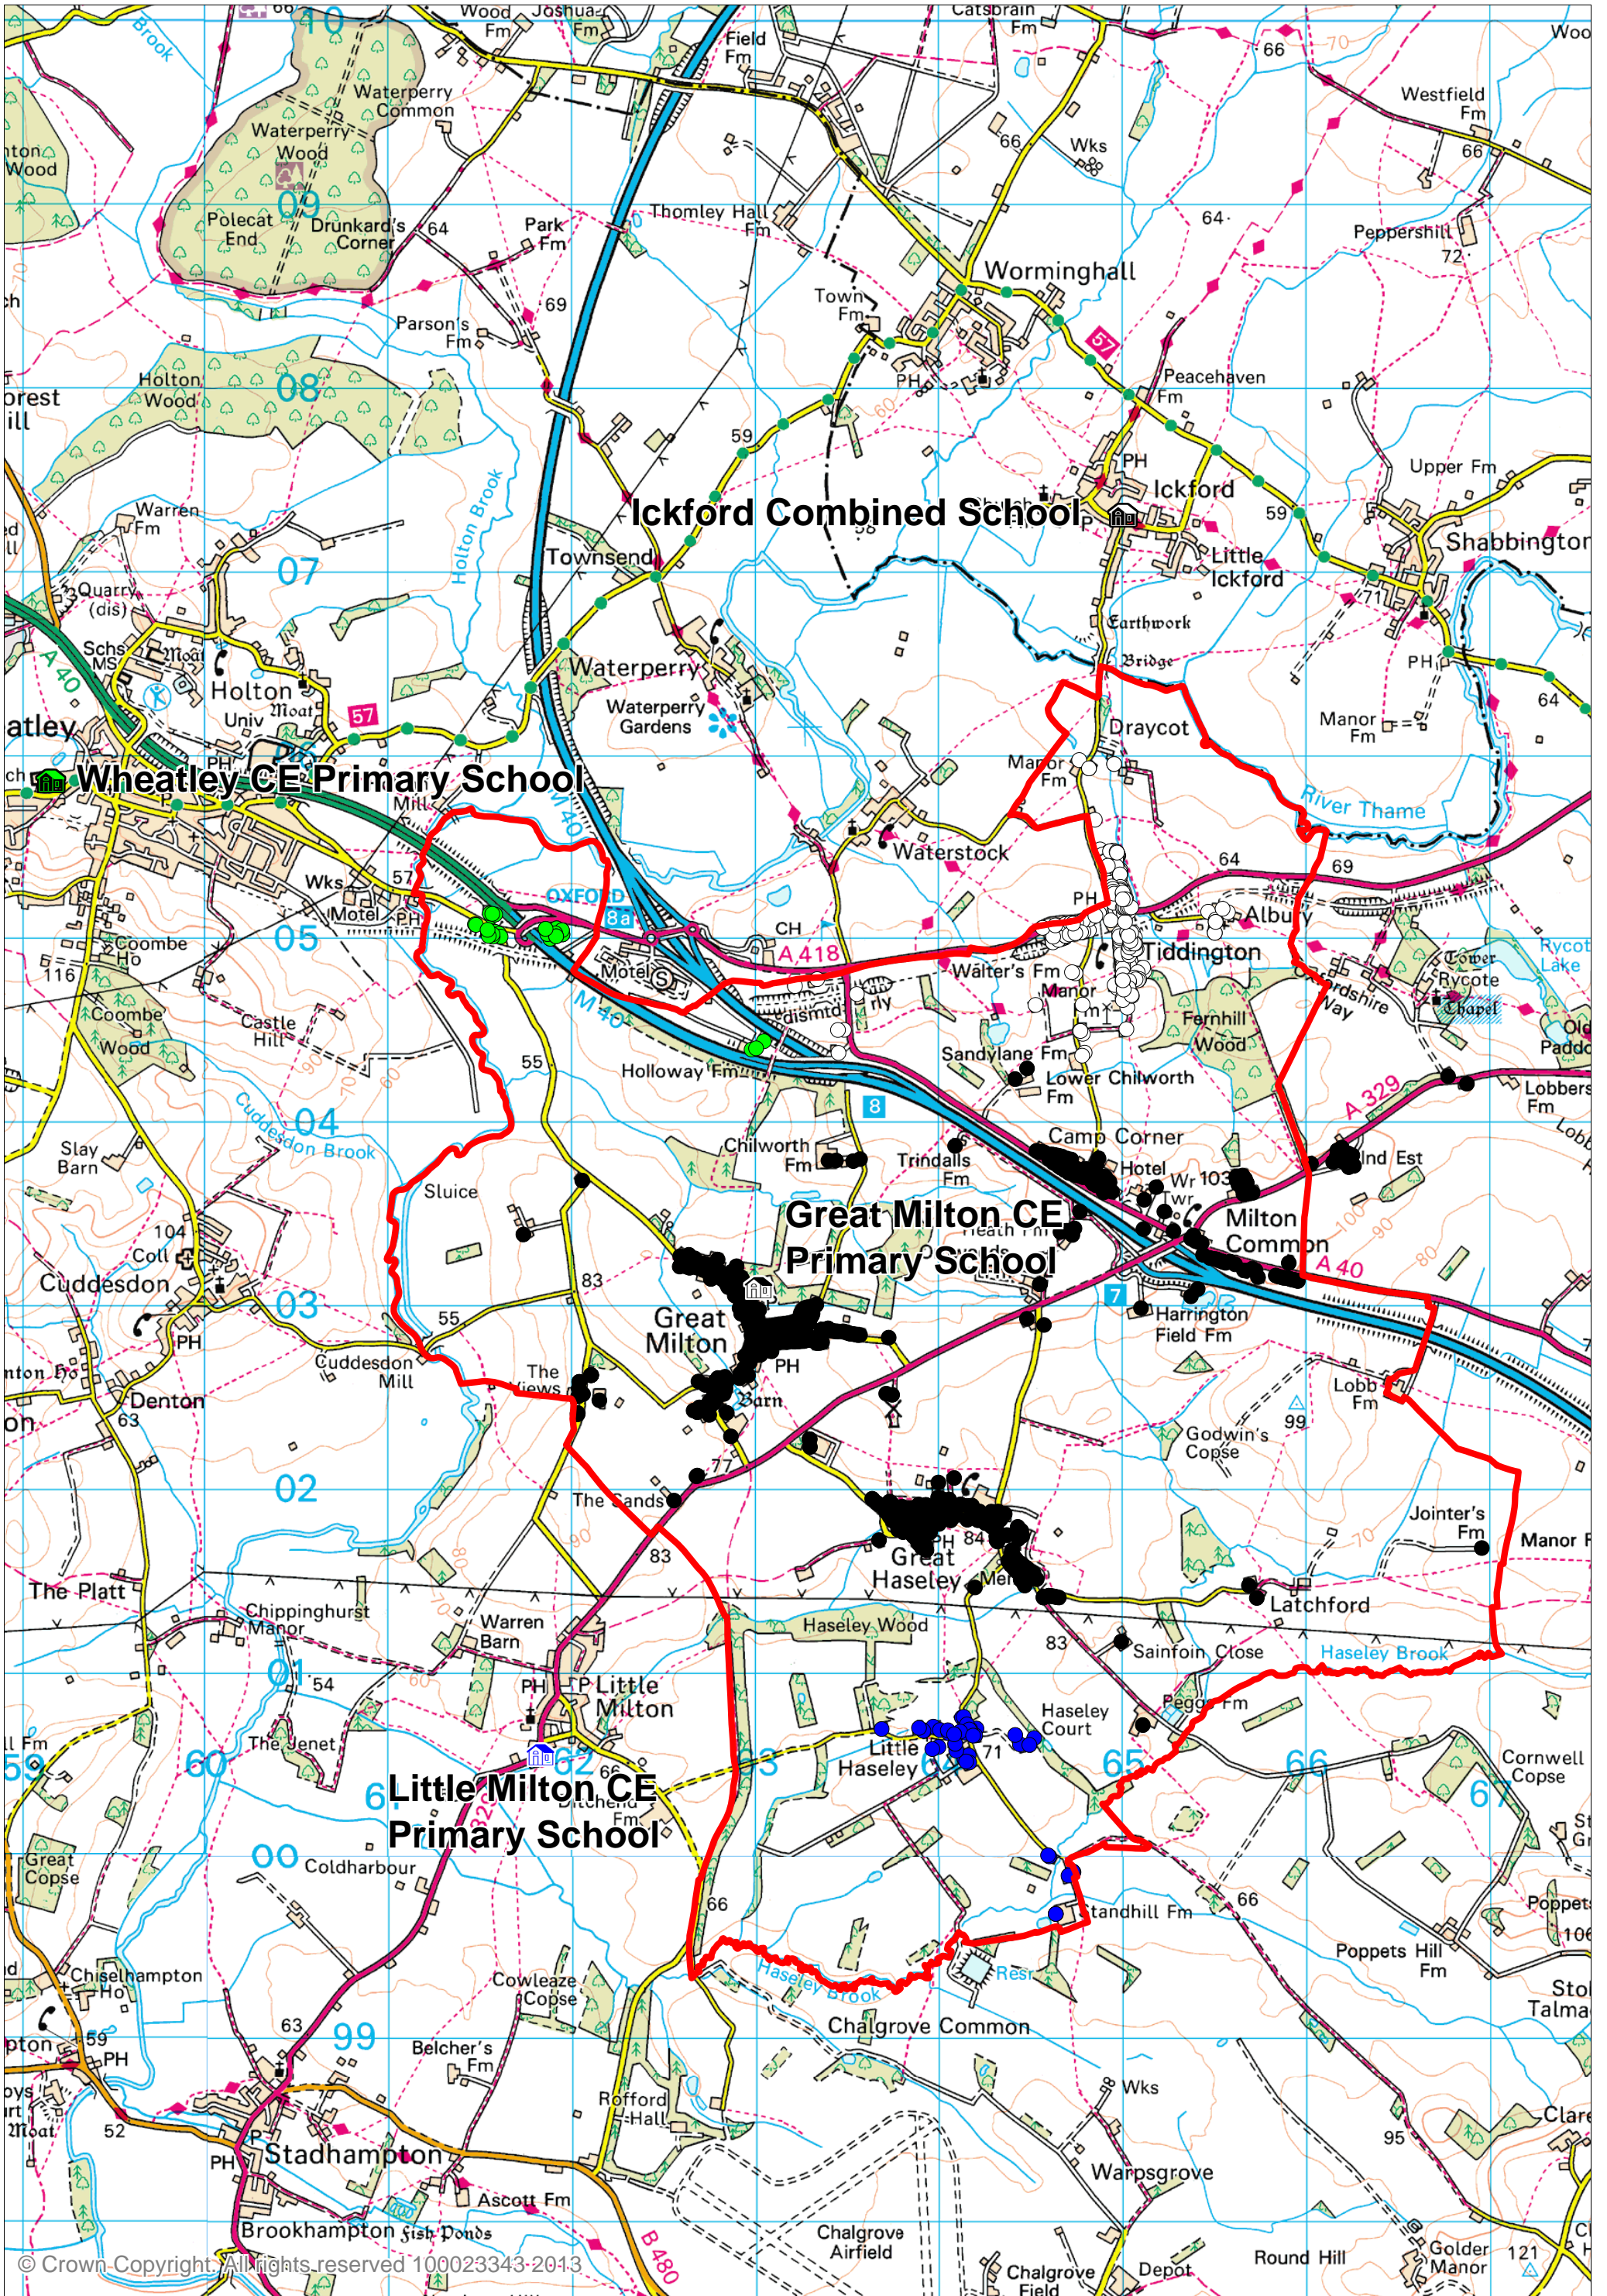

Addresses associated with Great Milton Church of England Primary School

Great Milton Church of England Primary School

All addresses within the designated (catchment) area of Great Milton Church of England Primary School colour-coded to their nearest primary school and some addresses outside the designated (catchment) area of Great Milton Church of England Primary School which are closer to Great Milton Church of England Primary School than to any other primary school.

Addresses within the designated (catchment) area:

● Great Milton CE Primary School	597
○ Ickford Combined School (Buckinghamshire)	232
● Little Milton CE Primary School	45
● Wheatley CE Primary School	34
TOTAL	908

For those addresses within the designated (catchment) area of Great Milton Church of England Primary School which are closest to Ickford Combined School (Buckinghamshire) the second closest schools are:

Great Milton CE Primary School	229
Wheatley CE Primary School	3
	232

For the 16 addresses outside the designated (catchment) area of Great Milton Church of England Primary School which are closest to that school, the designated area school is John Hampden Primary School (Thame).