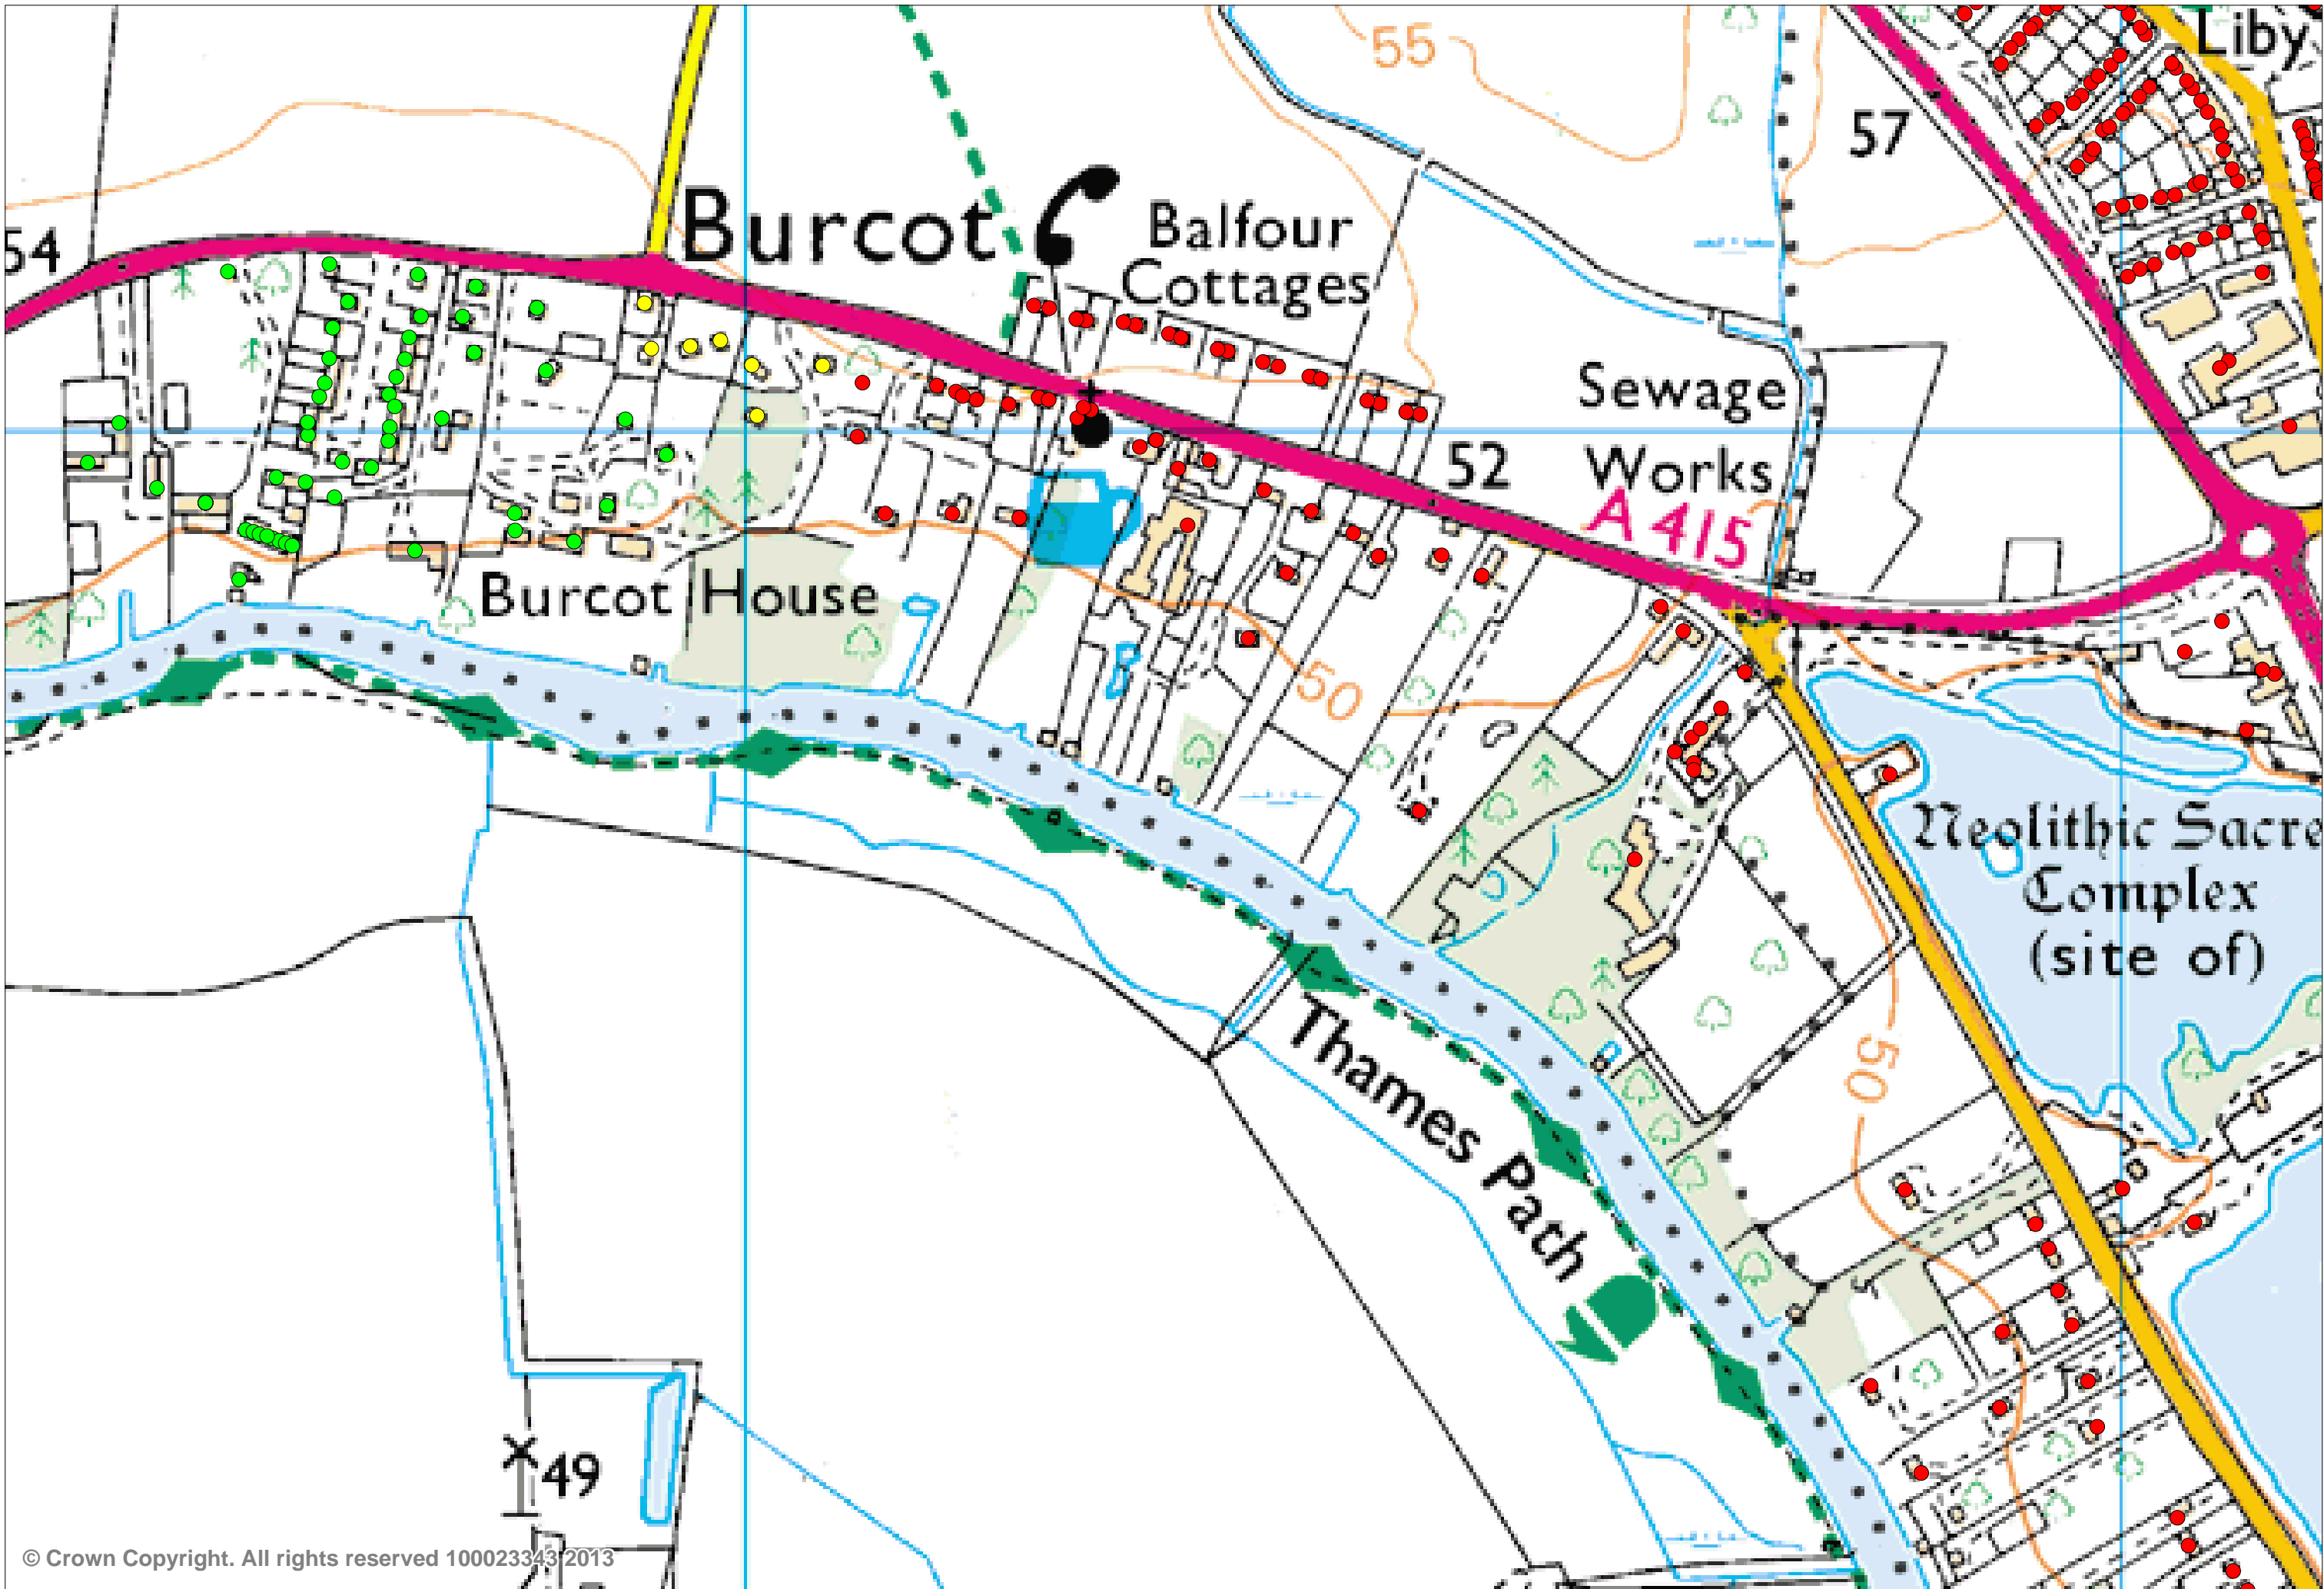

Addresses associated with Fitzharrys School (profile of Burcot village)

## Key to map

Addresses marked with a red dot are closest to Wallingford School

Addresses marked with a yellow dot are closest to The Oxford Academy

Addresses marked with a light green dot are closest to John Mason School, Abingdon-on-Thames