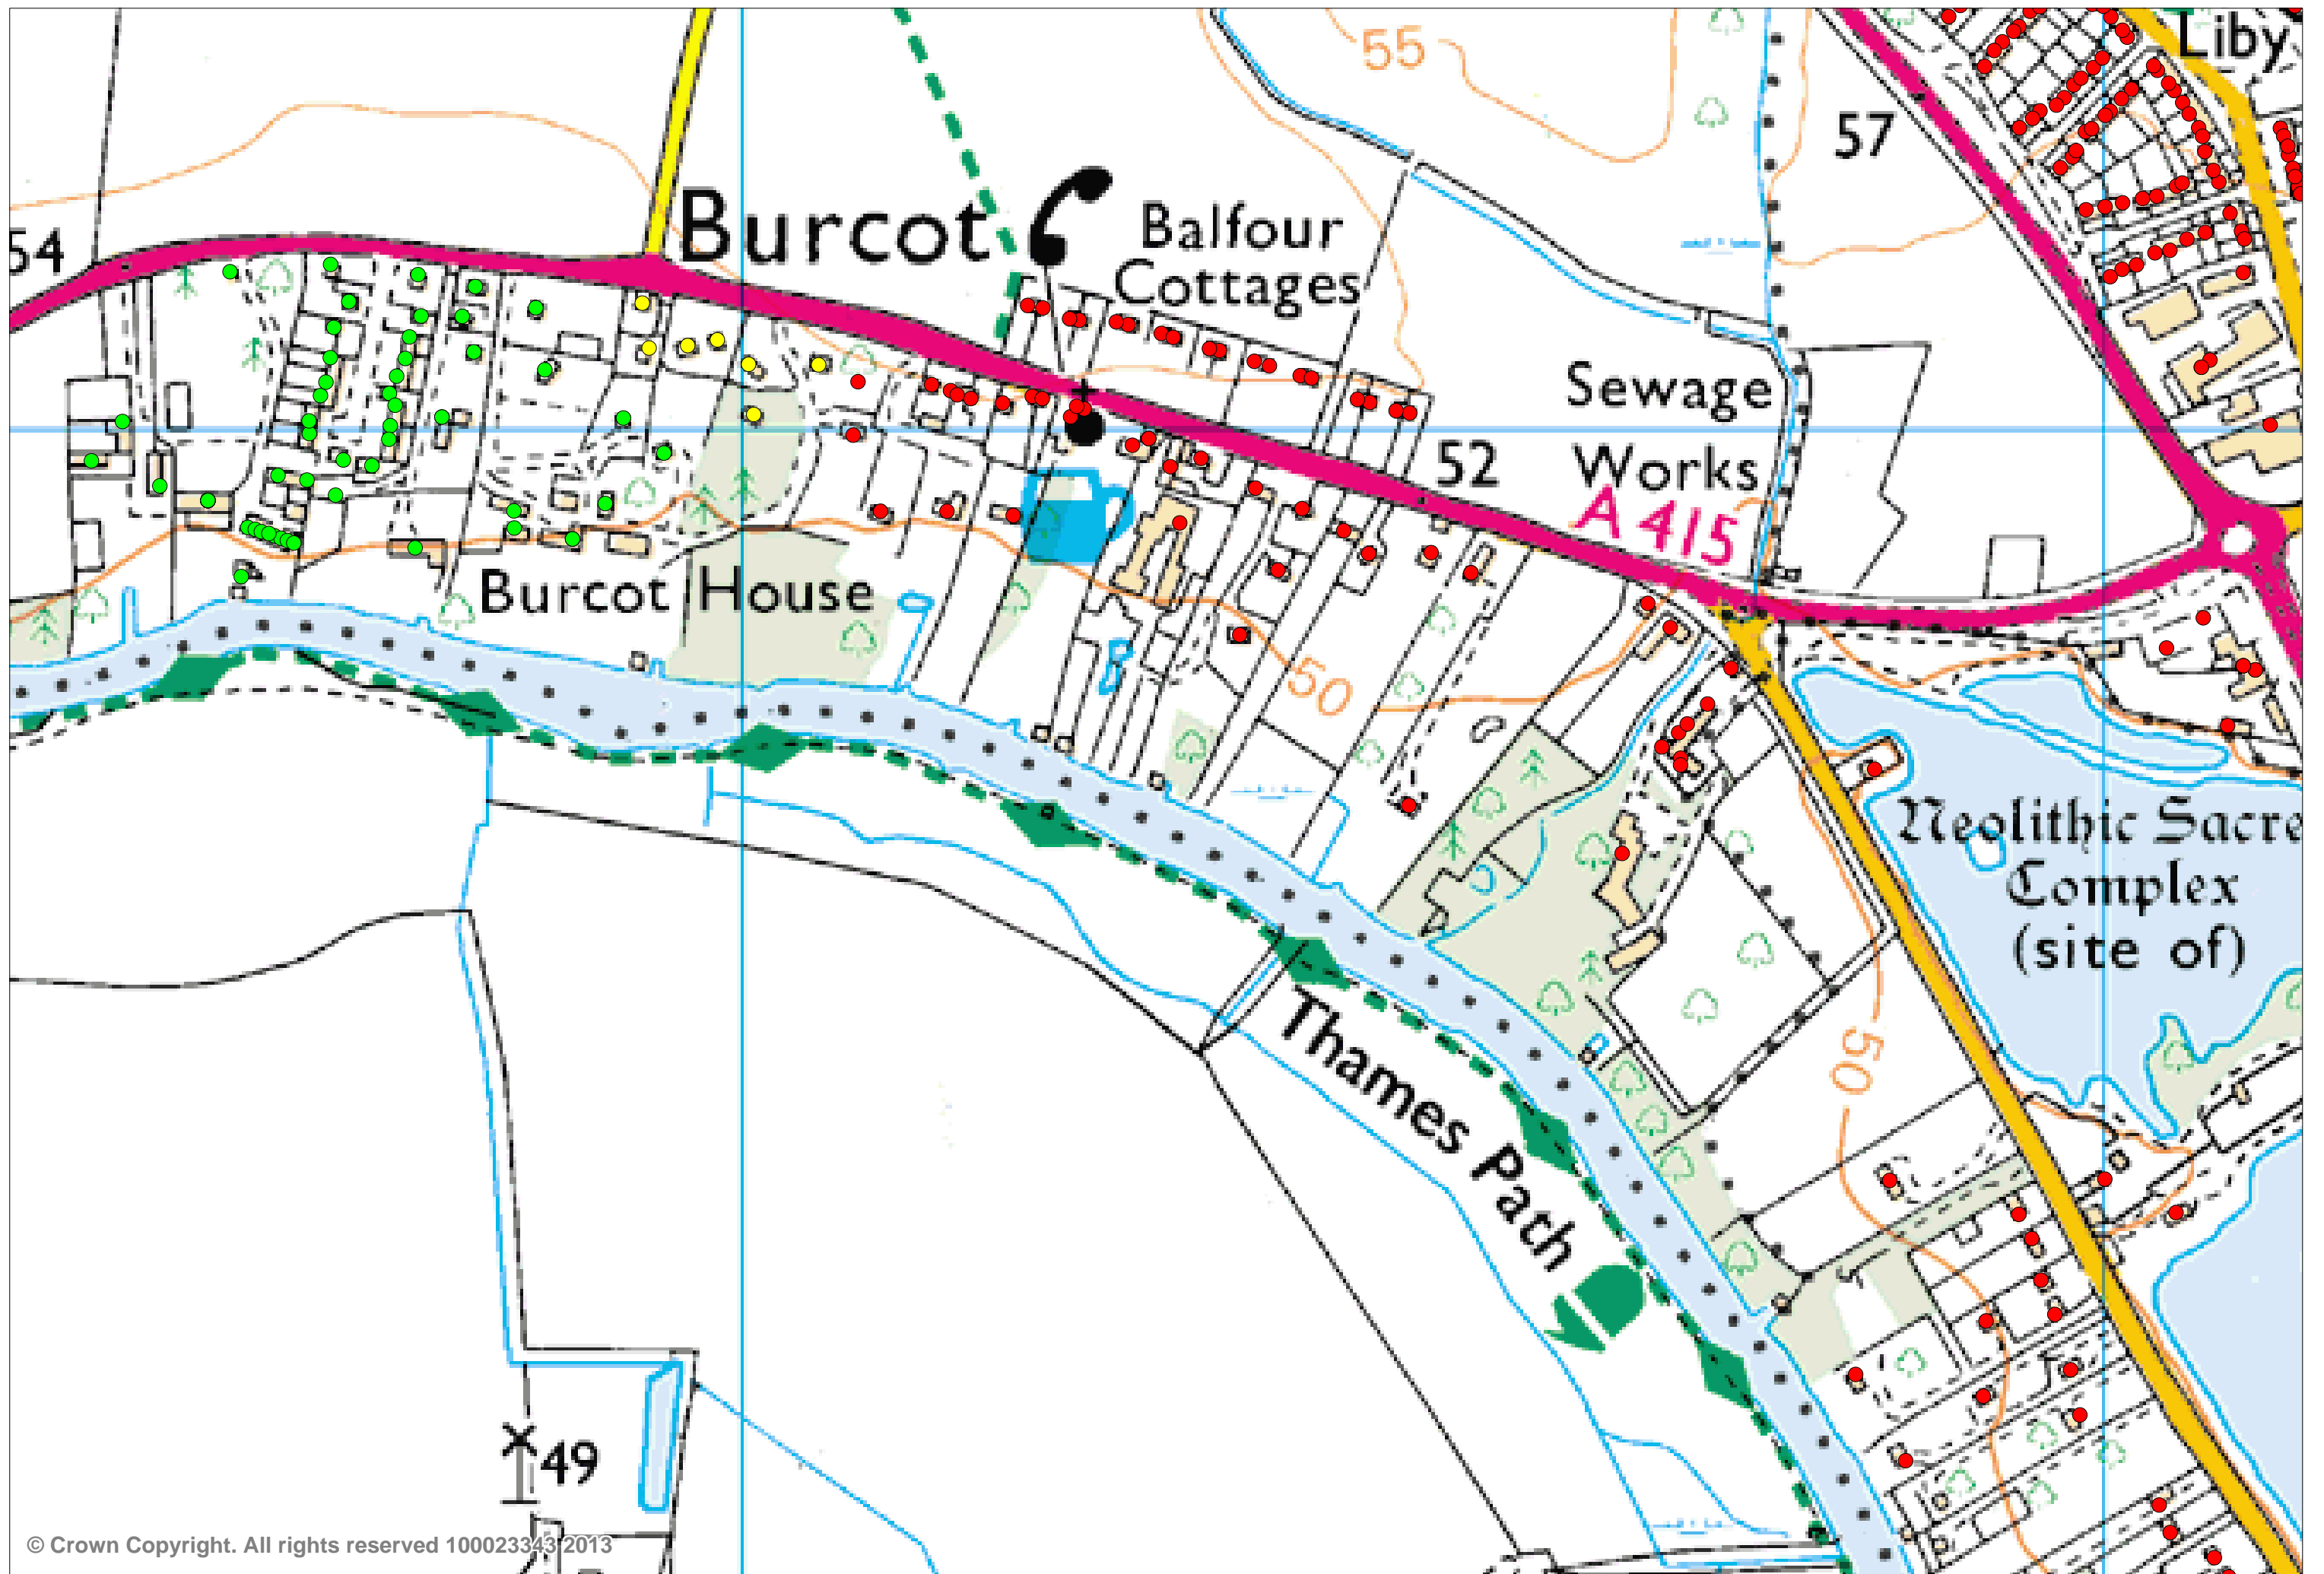

Addresses associated with Fitzharrys School (profile of Burcot village)

## Key to map

Addresses marked with a red dot are closest to Wallingford School

Addresses marked with a yellow dot are closest to The Oxford Academy

Addresses marked with a light green dot are closest to John Mason School, Abingdon-on-Thames