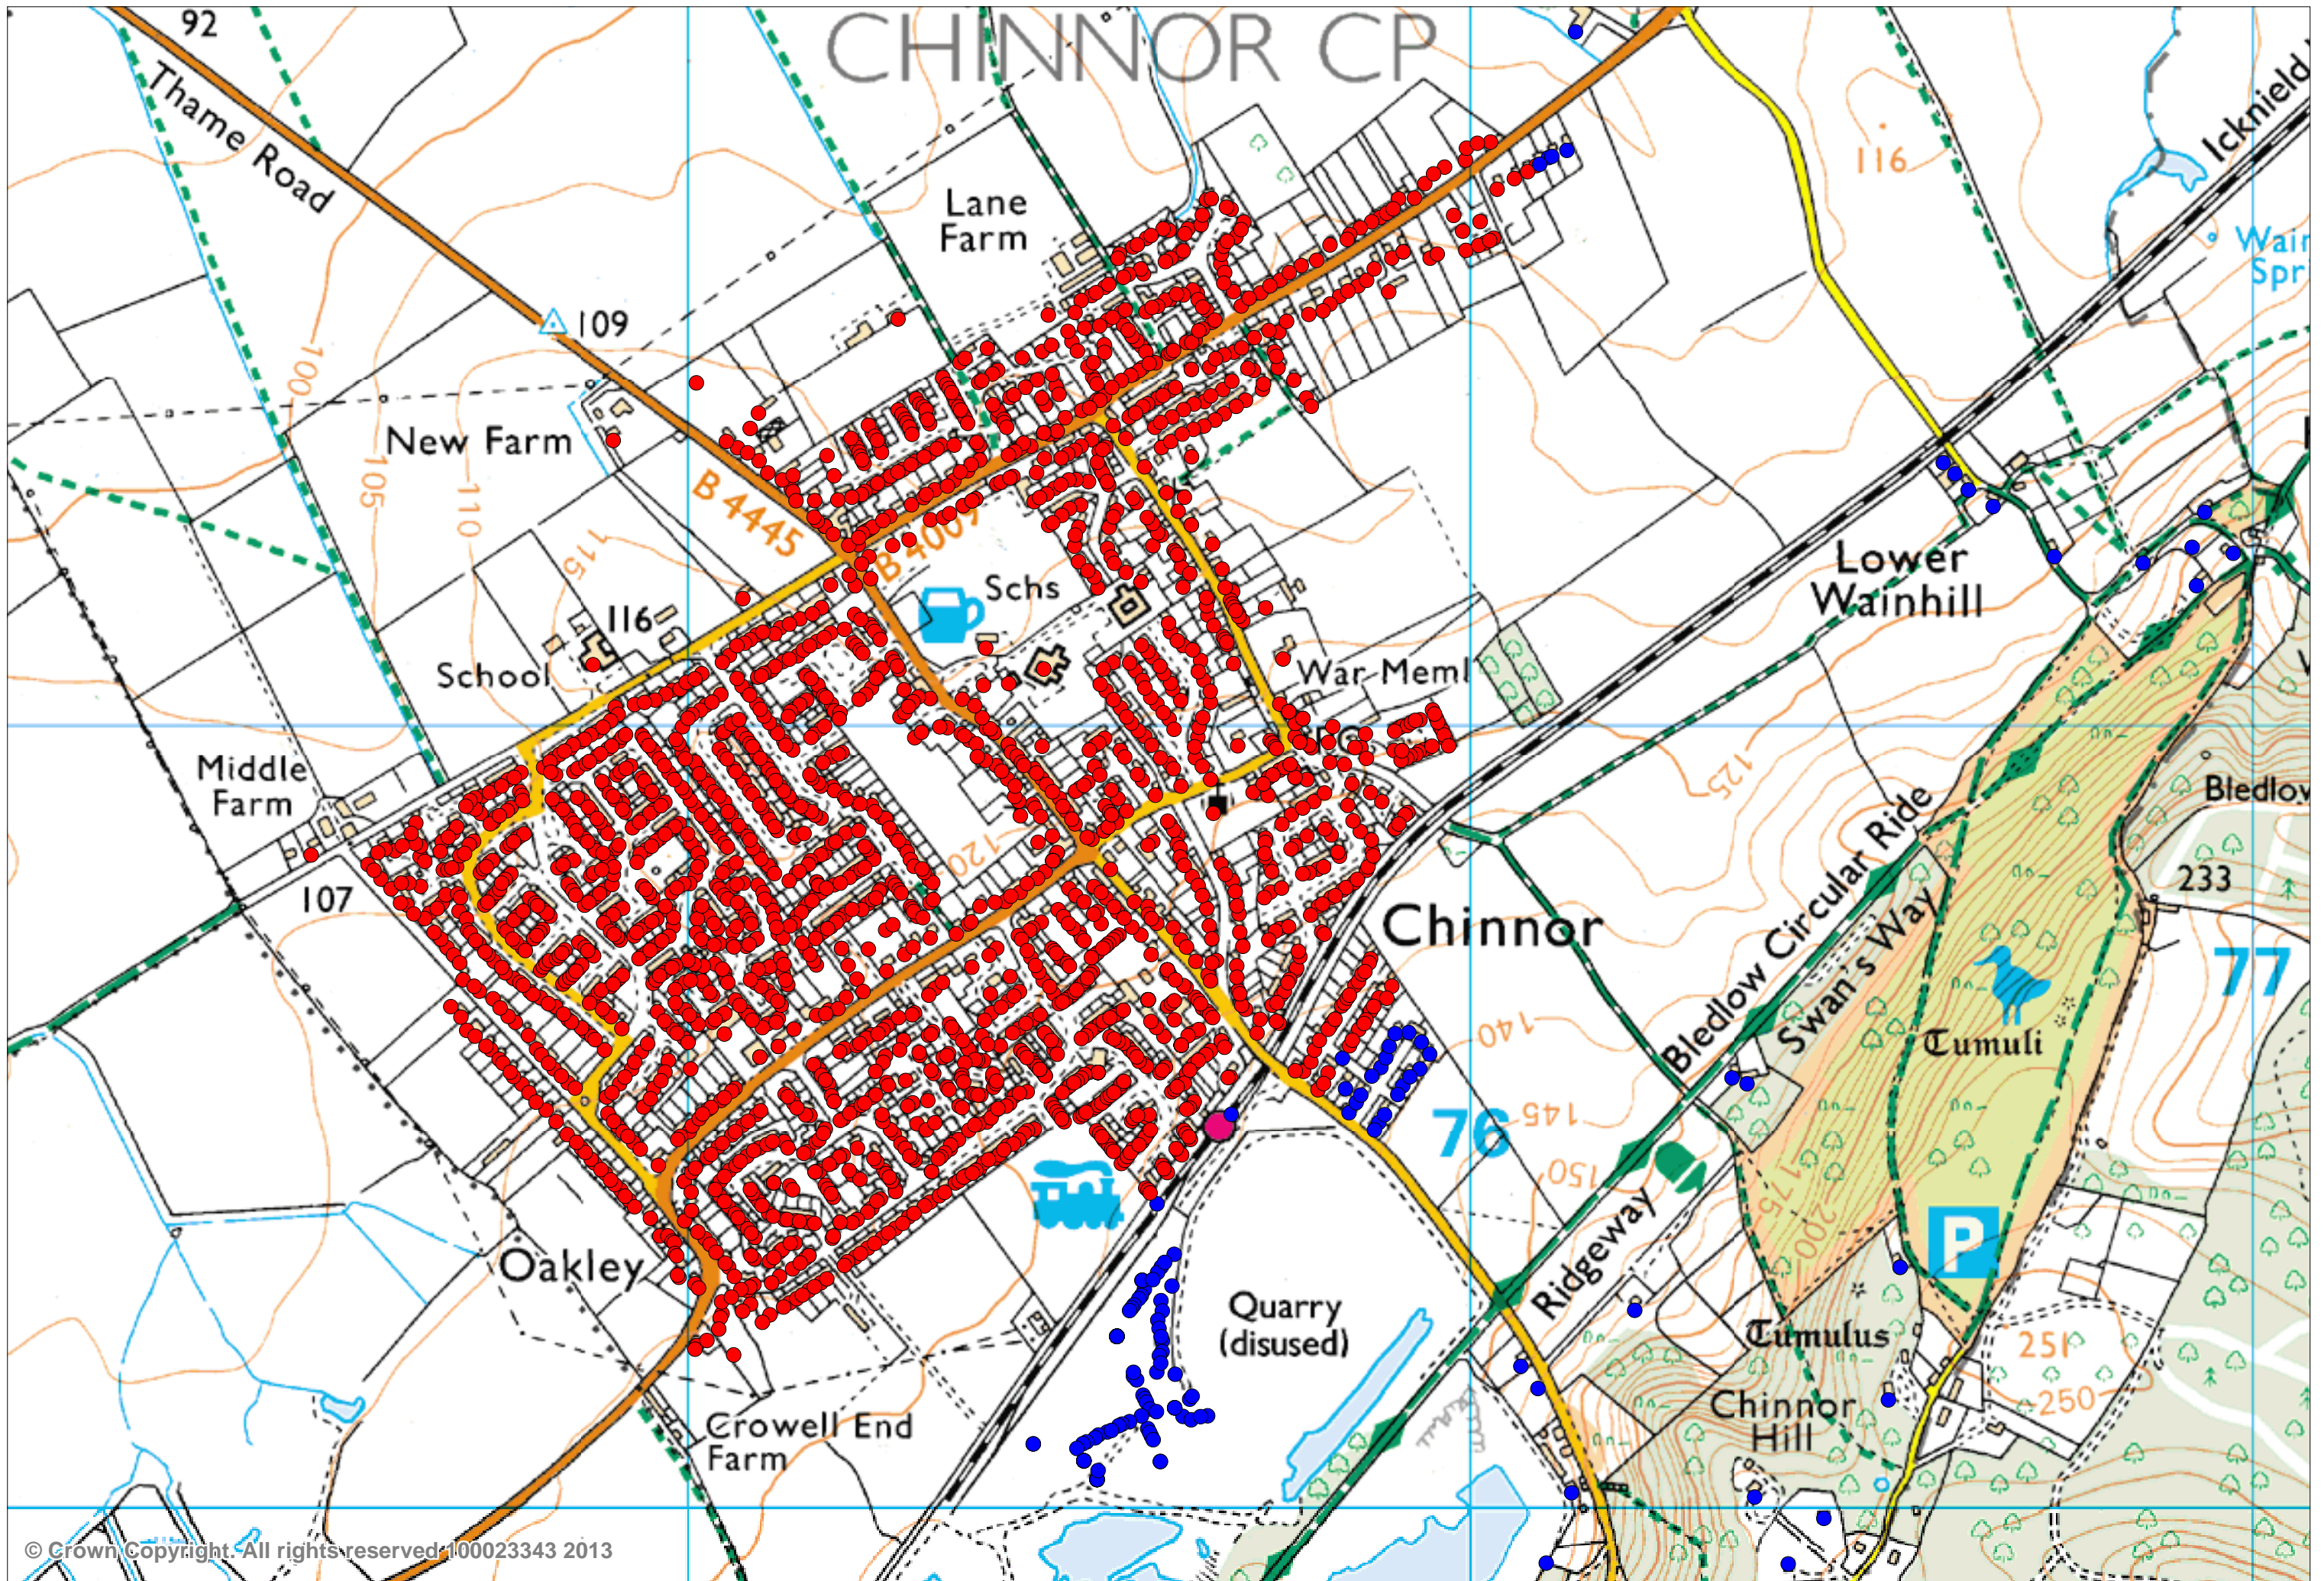

## Key to map

Addresses marked with a black dot are closest to Icknield Community College, Watlington

Addresses marked with a red dot are closest to Lord Williams's (Upper) School, Thame (on Oxford Road, Thame)

Addresses marked with a blue dot are closest to Princes Risborough School (Buckinghamshire)

The first map shows addresses measured to their closest school and takes into account Princes Risborough School (Buckinghamshire).

The second map shows measured to their closest Oxfordshire secondary school.

In these first two maps all addresses have been measured to Lord Williams's (Upper) School, Thame (on Oxford Road, Thame) which is further away from these addresses than Lord Williams's (Lower) School, Thame (on Towersey Drive, Thame).

The third map shows addresses measured to their closest school and takes into account Princes Risborough School (Buckinghamshire) AND the gates at Lord Williams's (Lower) School on Towersey Drive, Thame.