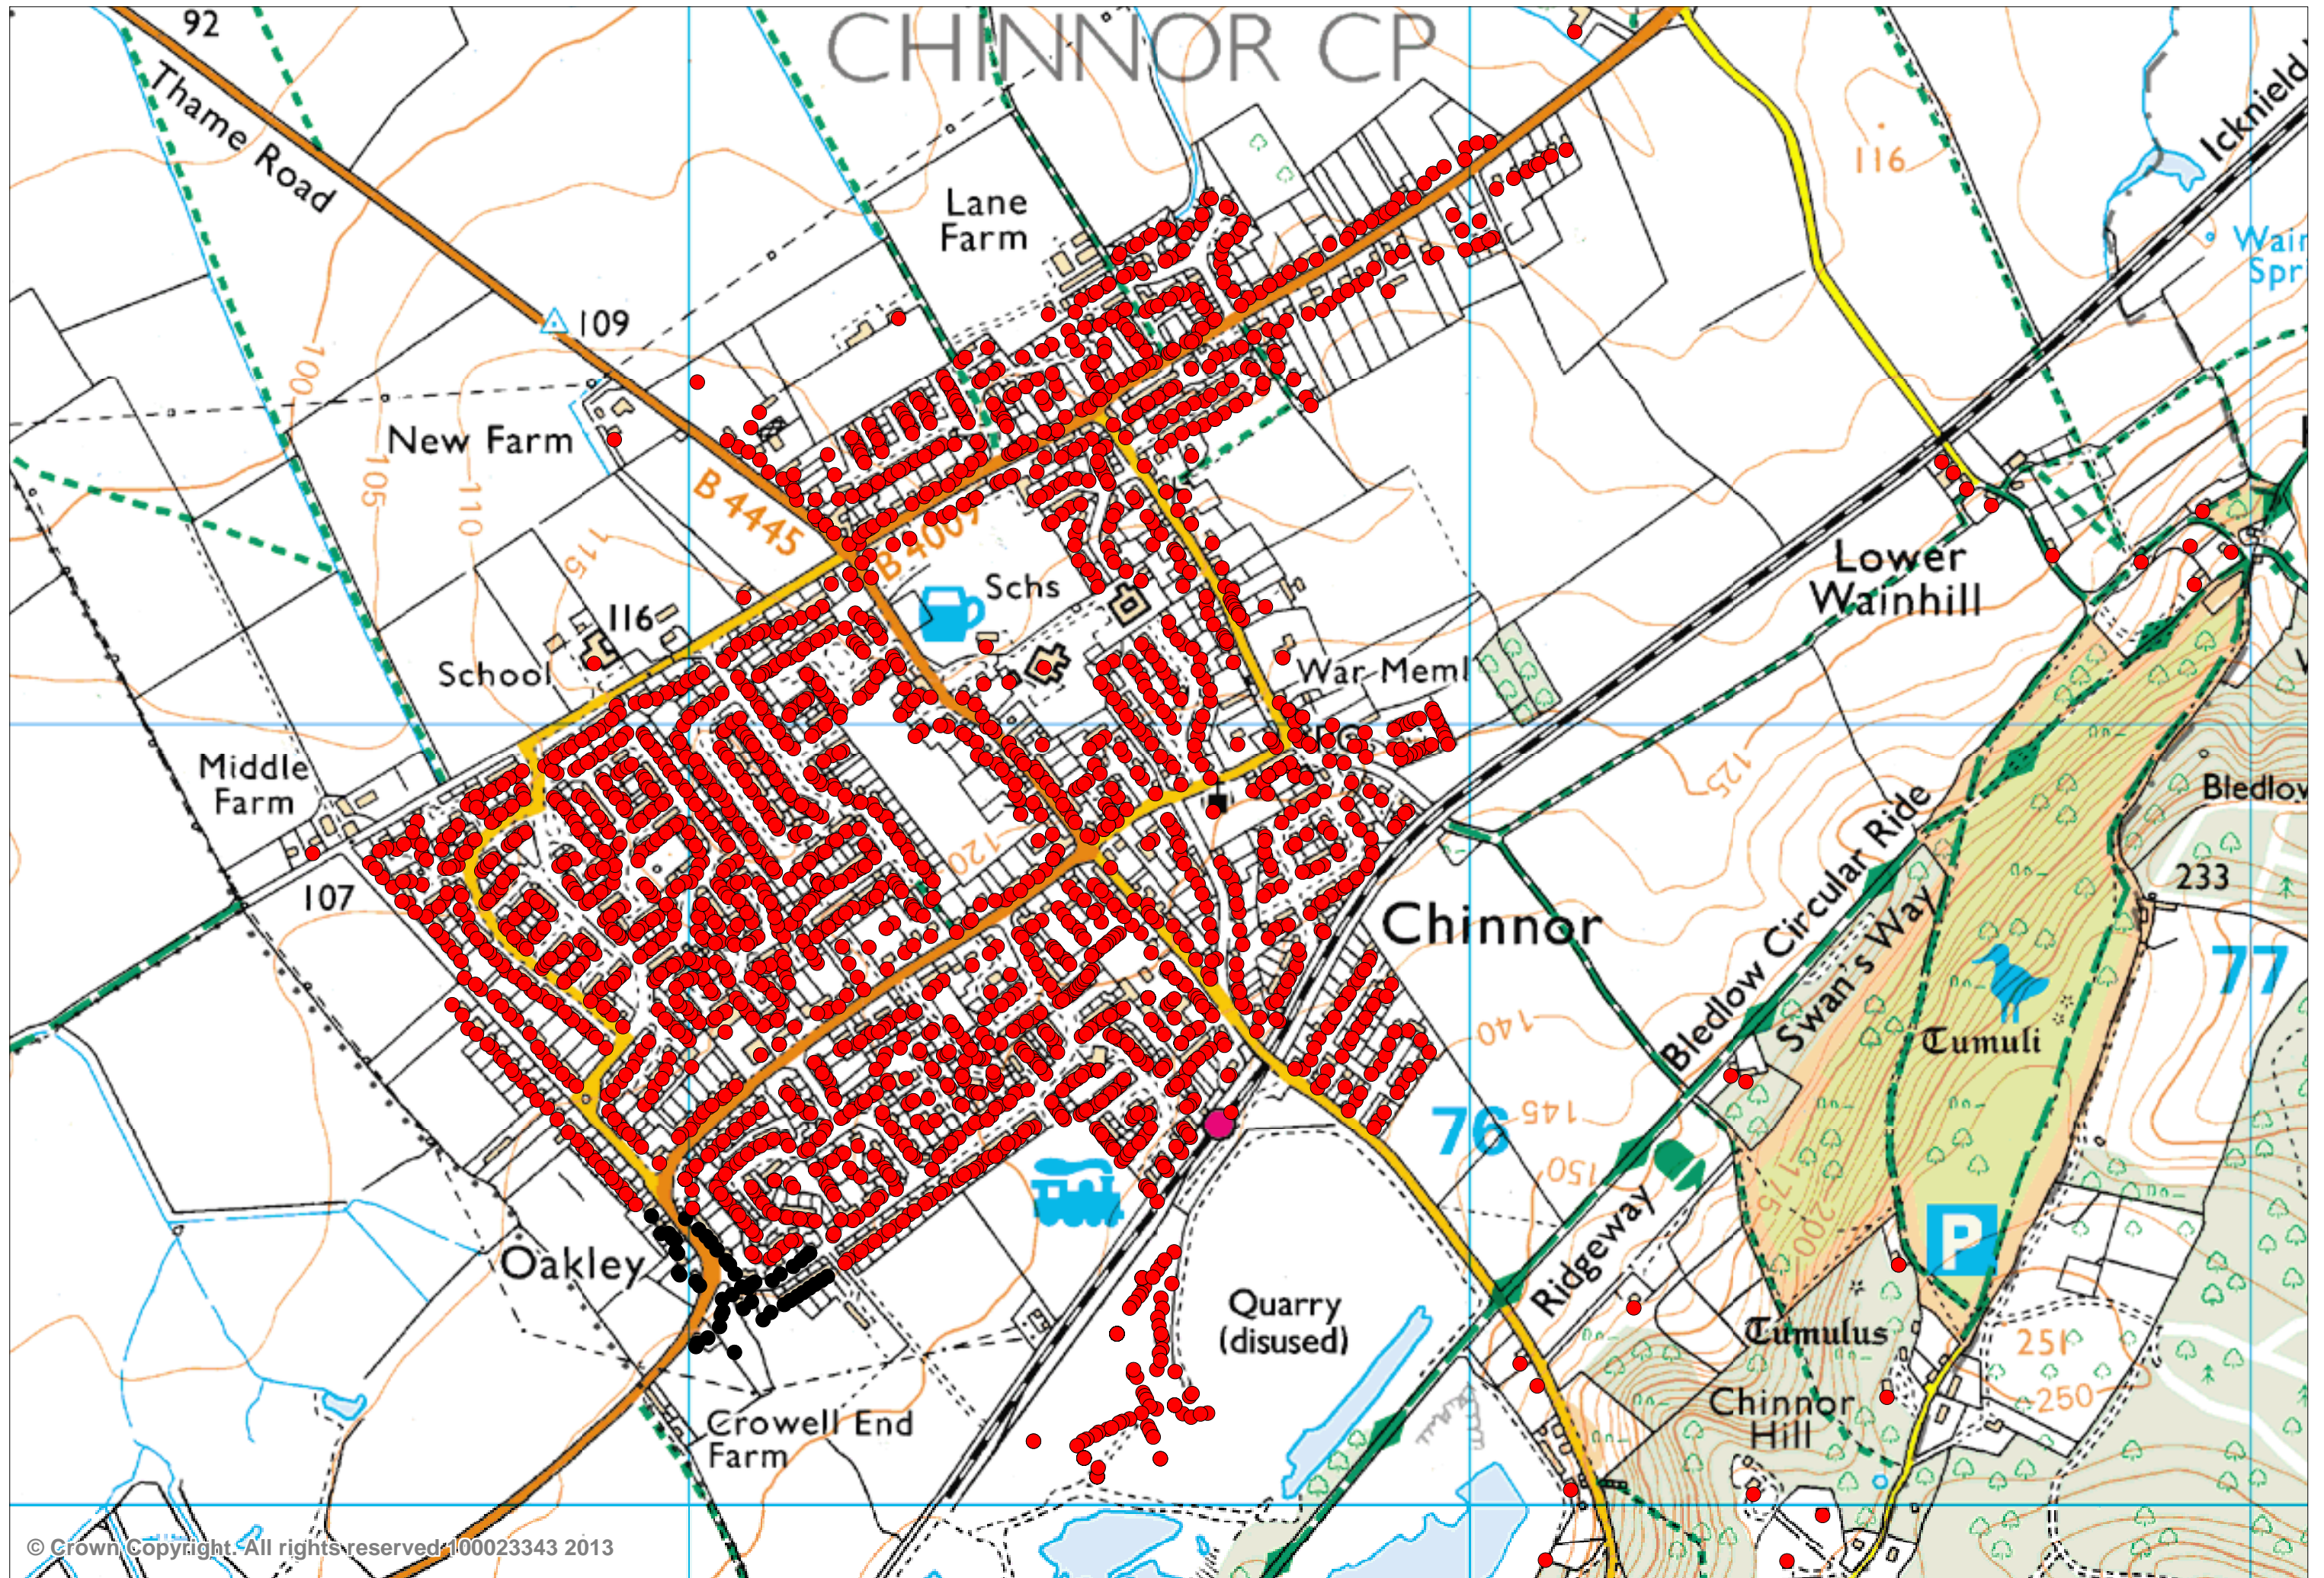

Addresses associated with Icknield Community College, Watlington (profile of Chinnor village)