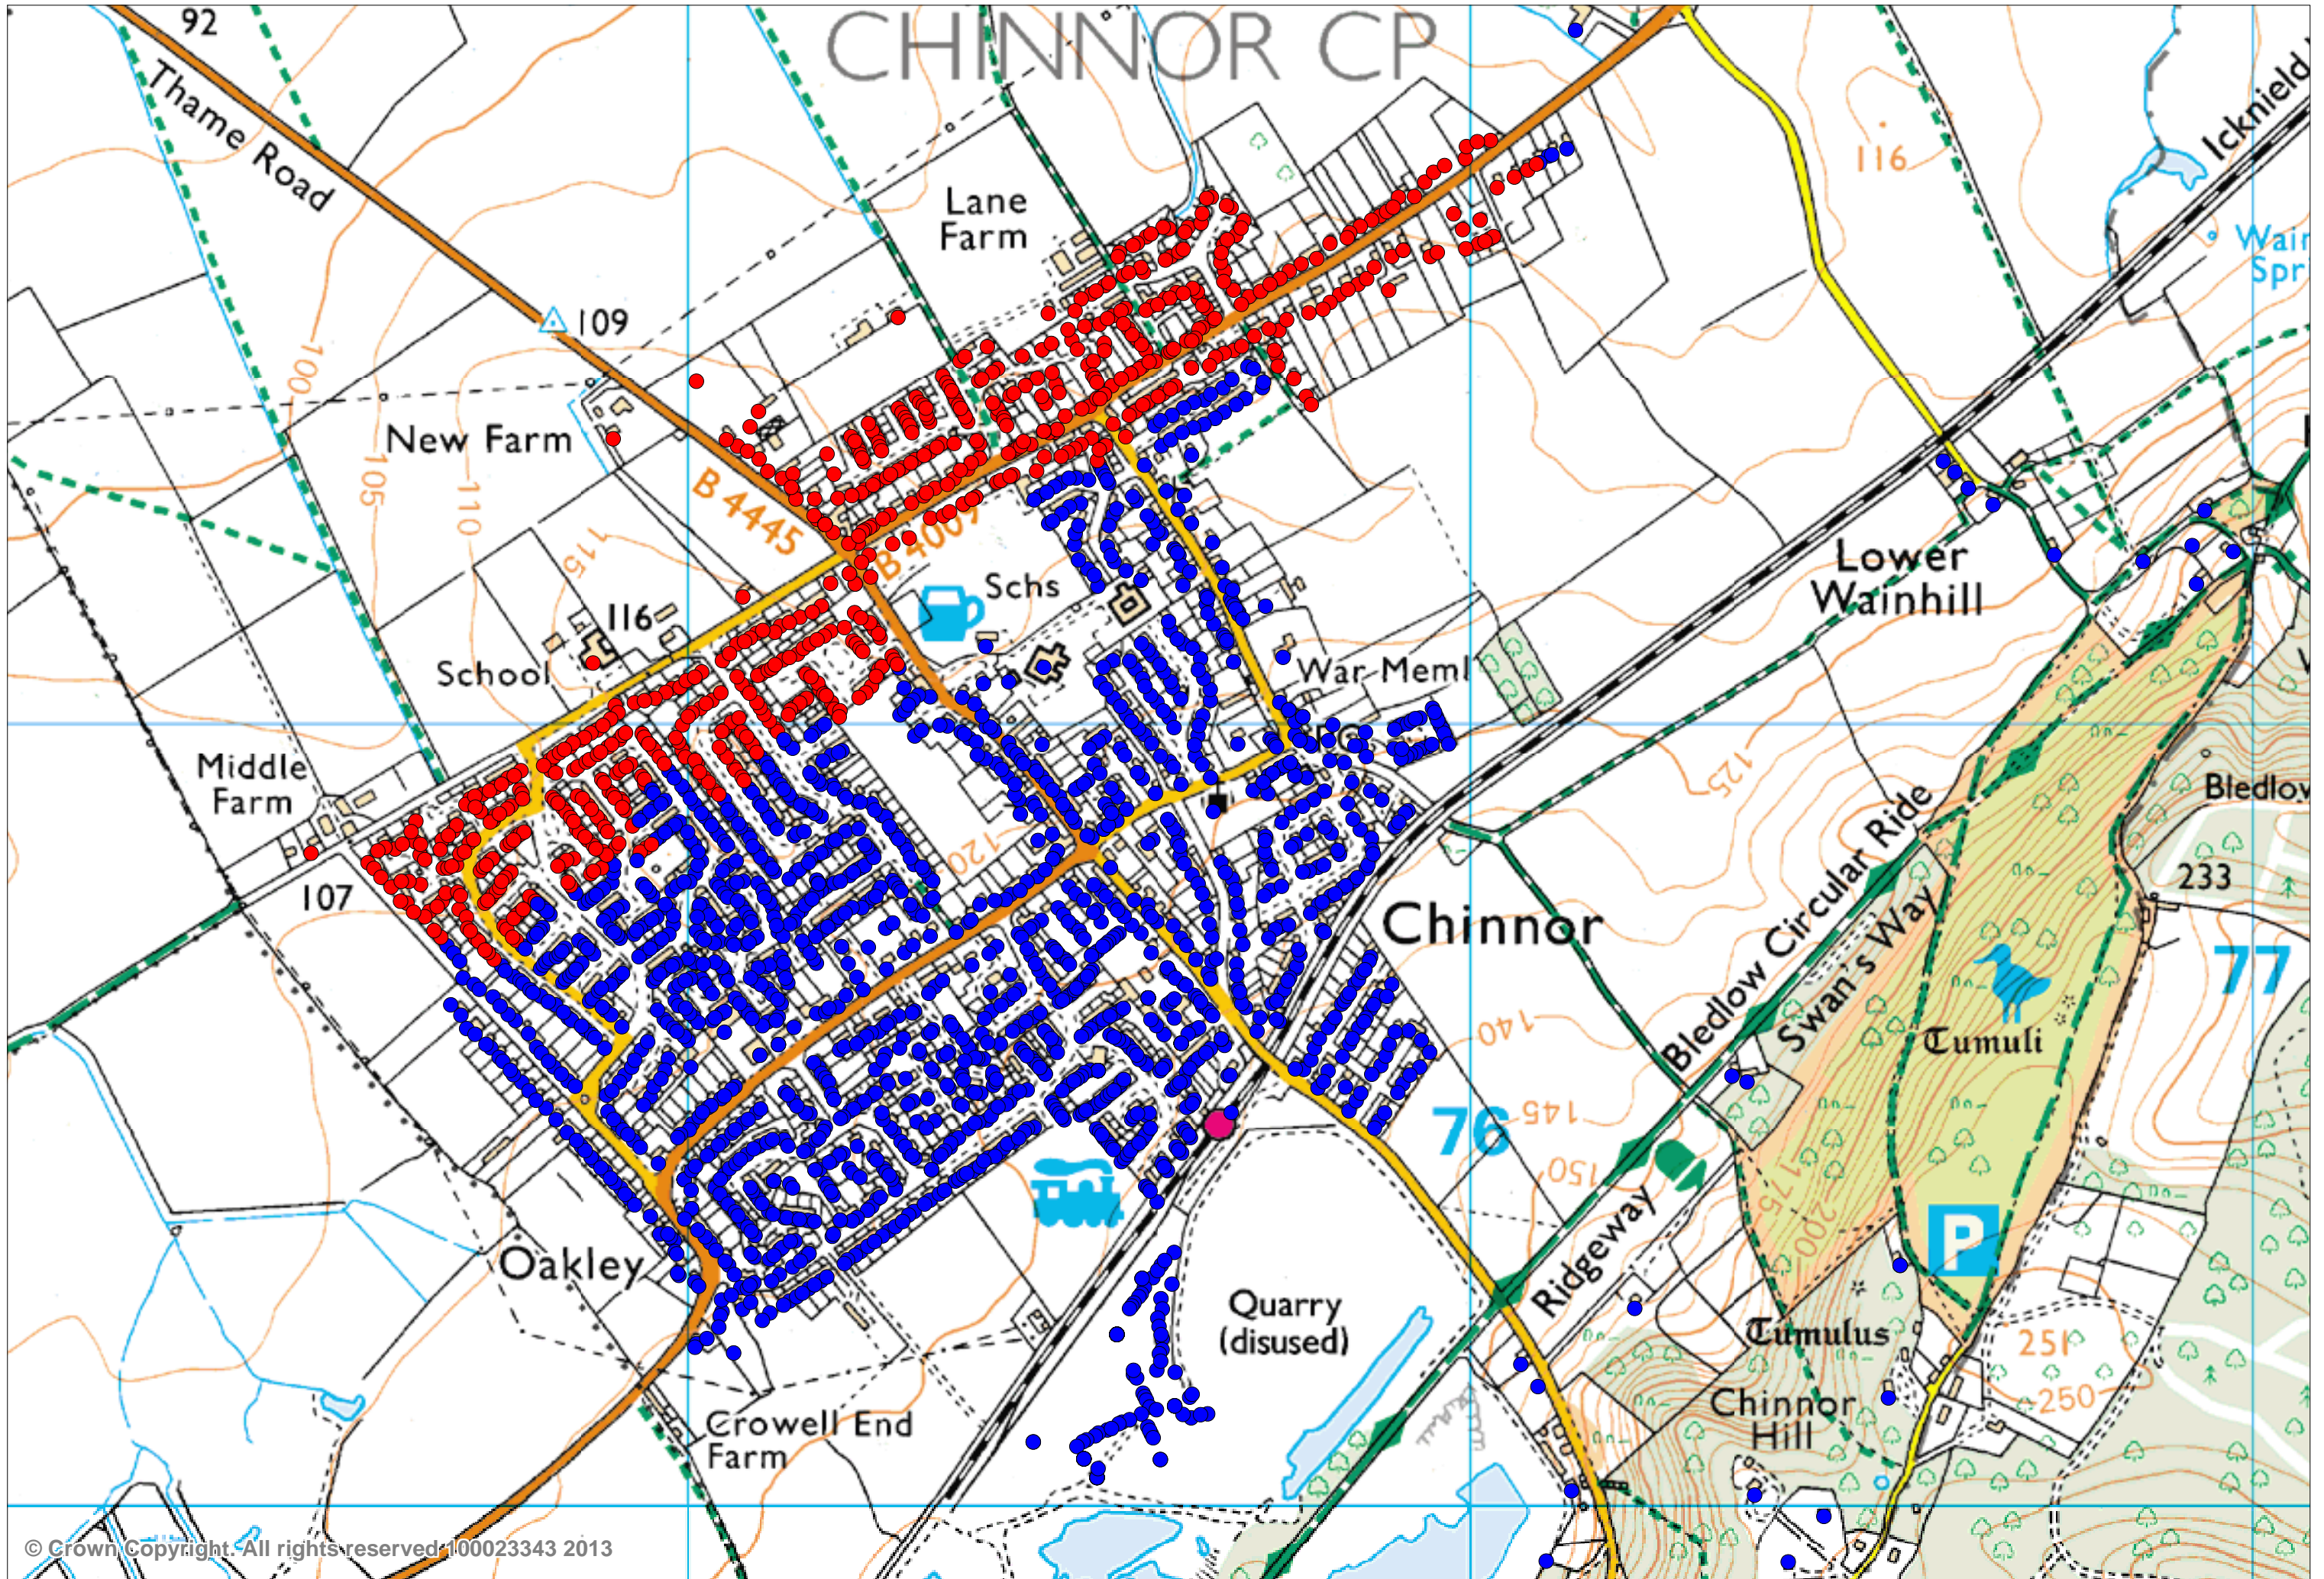

Addresses associated with Icknield Community College, Watlington (profile of Chinnor village)