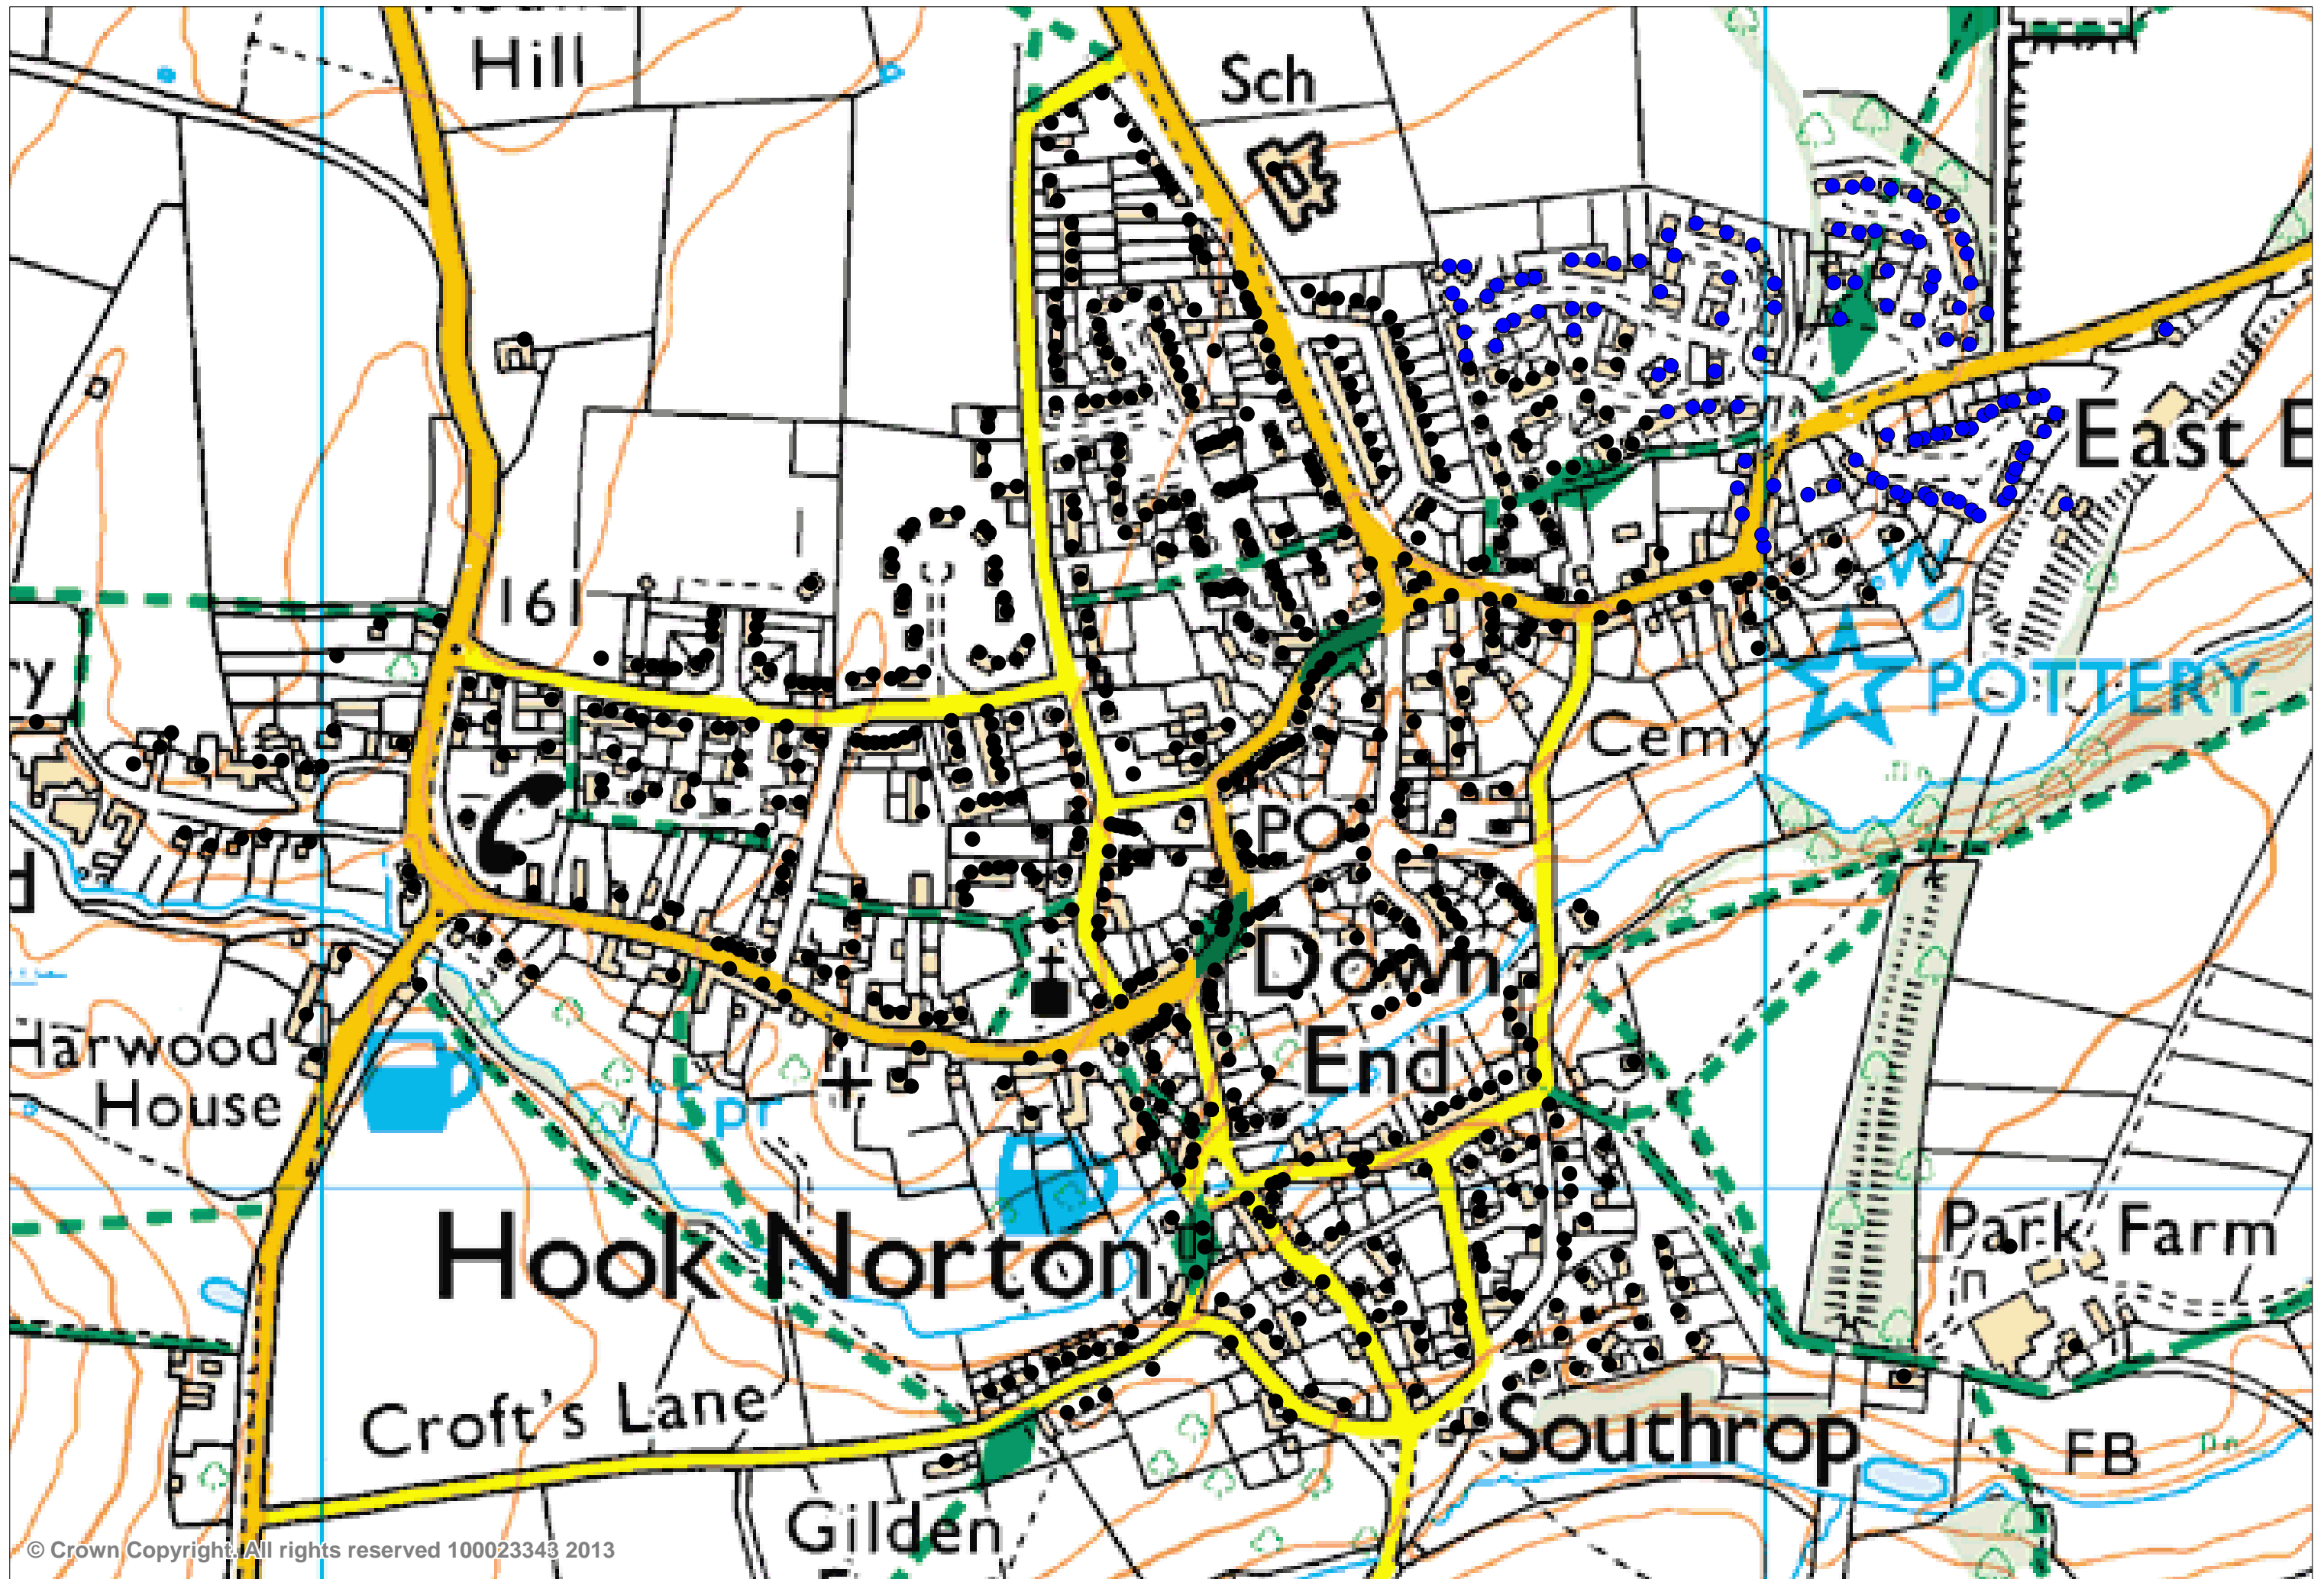

Addresses associated with Chipping Norton School (profile of Hook Norton village)

Key to map

Addresses marked with a black dot are closest to Chipping Norton School

Addresses marked with a blue dot are closest to The Warriner School, Bloxham