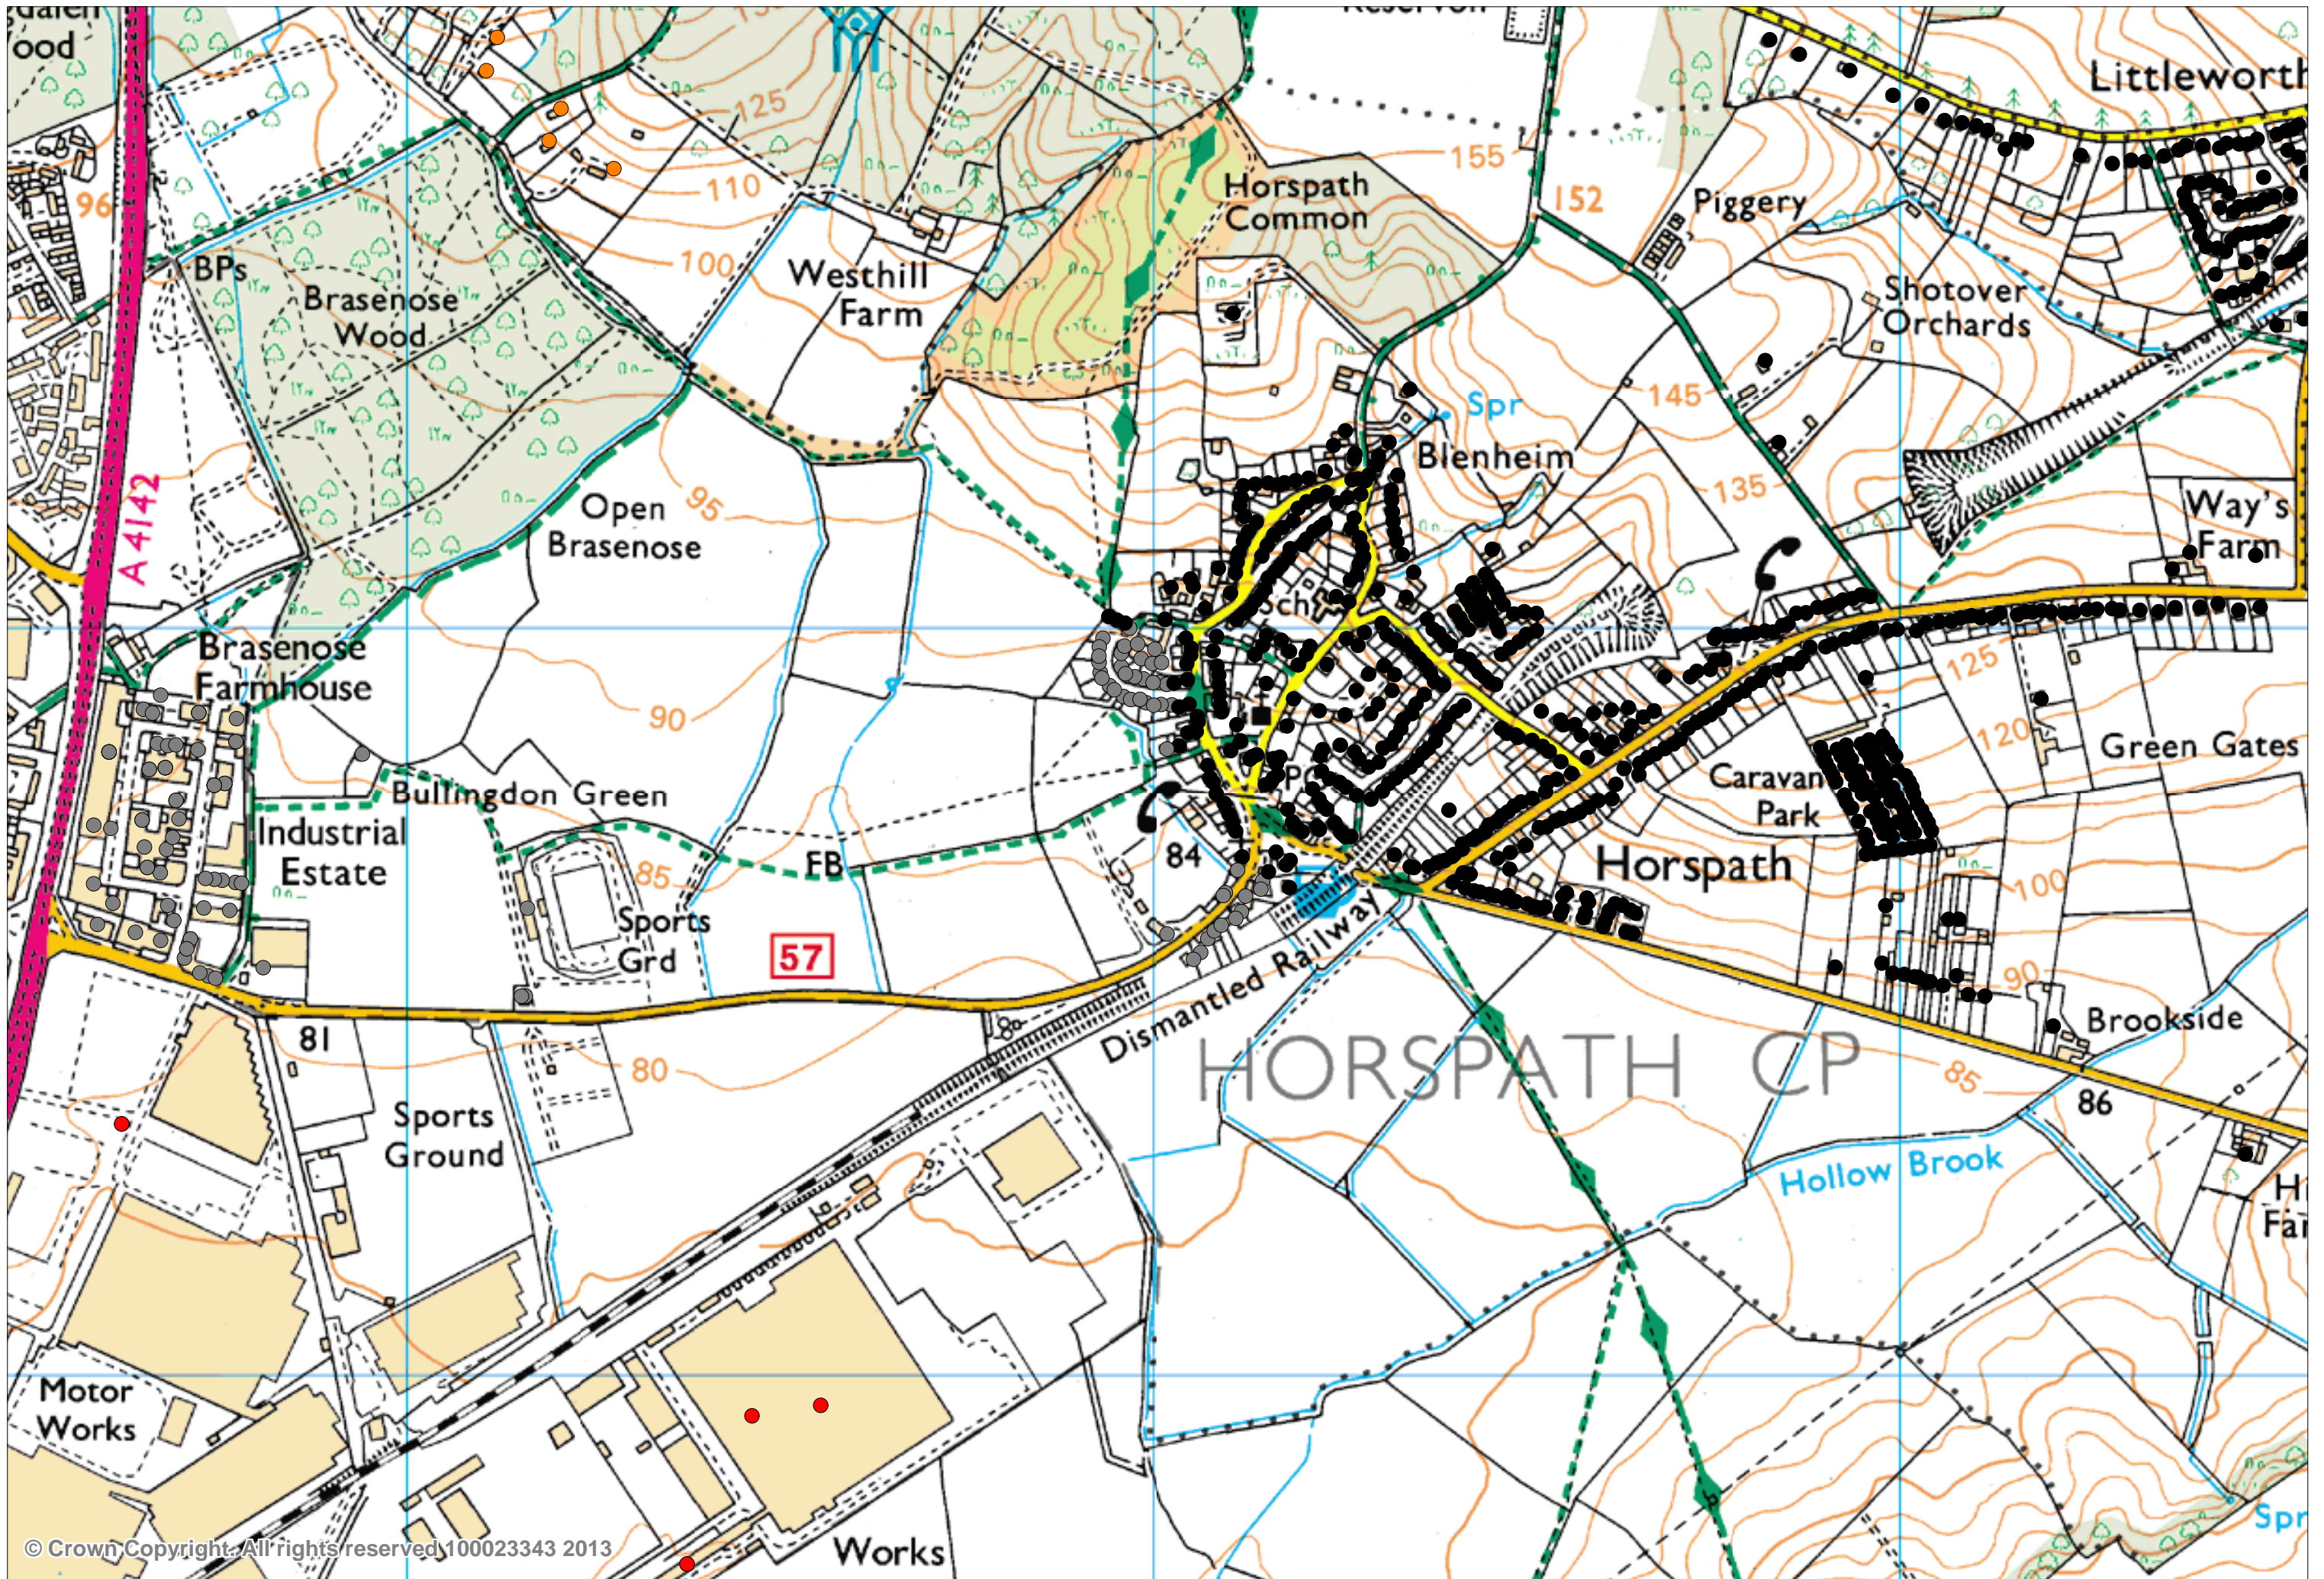

Addresses associated with Wheatley Park School (profile of Horspath village)

Key to map

Addresses marked with a black dot are closest to Wheatley Park School

Addresses marked with a grey dot are closest to Oxford Spires Academy

Addresses marked with a red dot are closest to The Oxford Academy