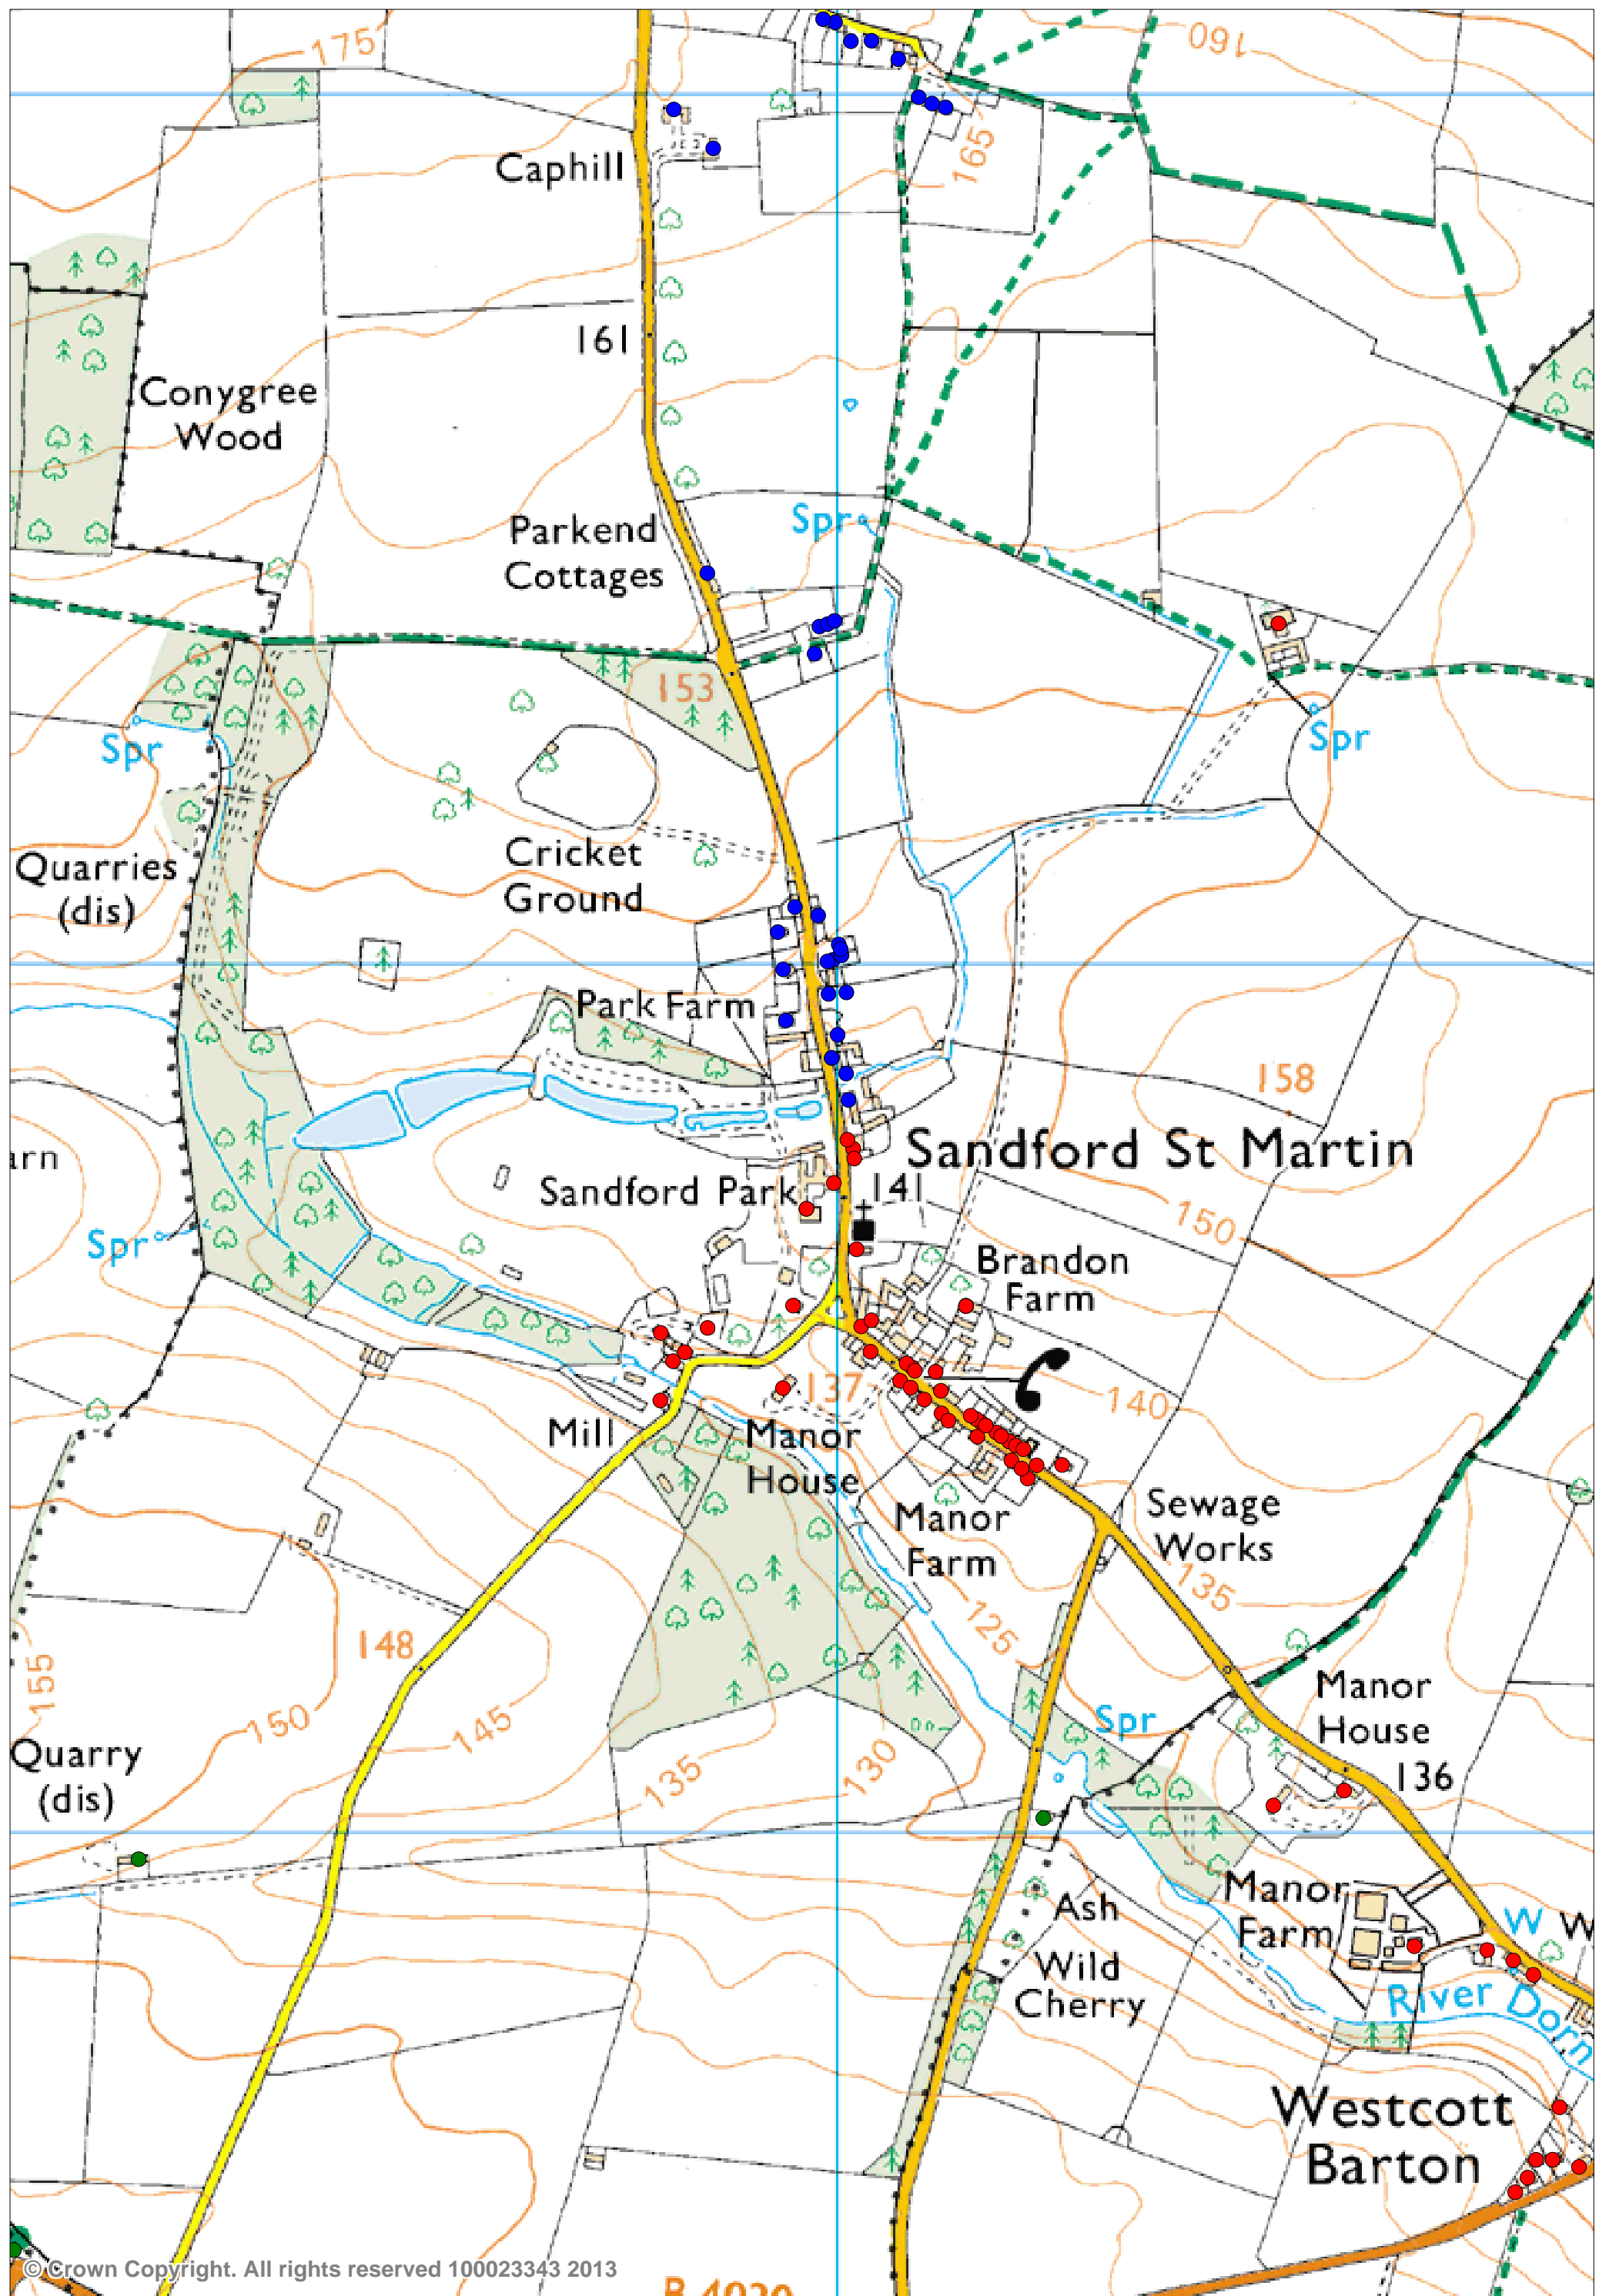

Addresses associated with Chipping Norton School (profile of Sandford St Martin village)

## Key to map

Addresses marked with a red dot are closest to Heyford Park Free School

Addresses marked with a blue dot are closest to The Warriner School, Bloxham