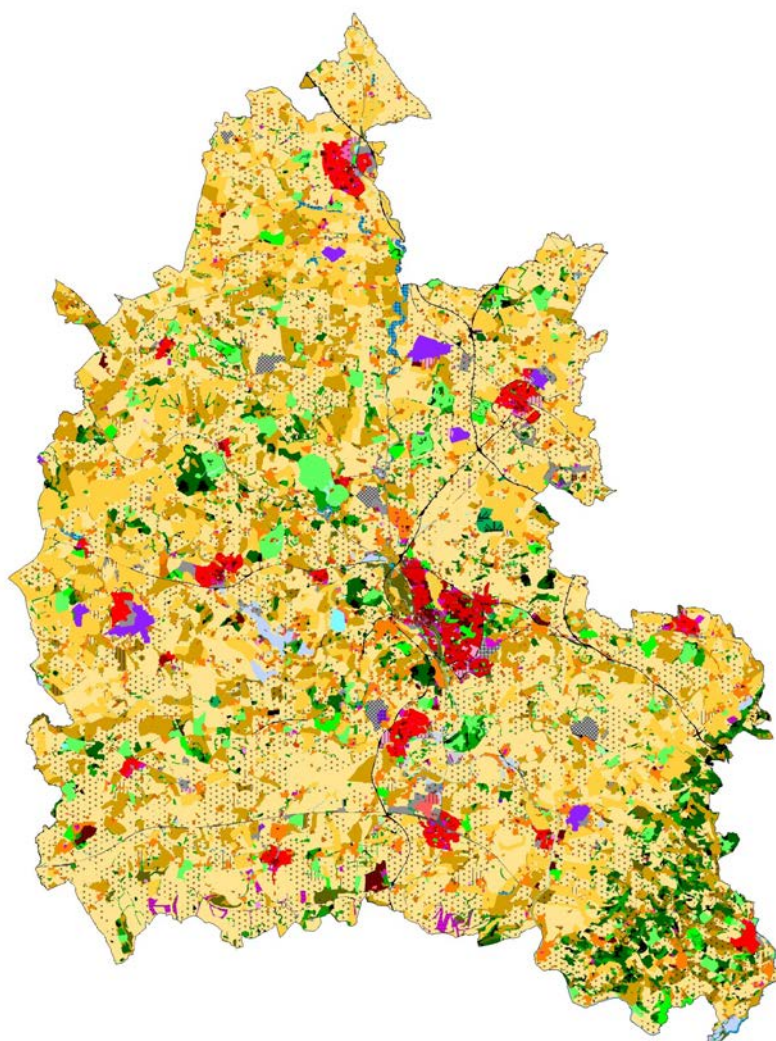

Oxfordshire Historic Landscape Characterisation Project

Full Report

July 2017
Dr Abi Tompkins
Archaeology Team
Oxfordshire County Council

Historic England Project Number: 4659 MAIN