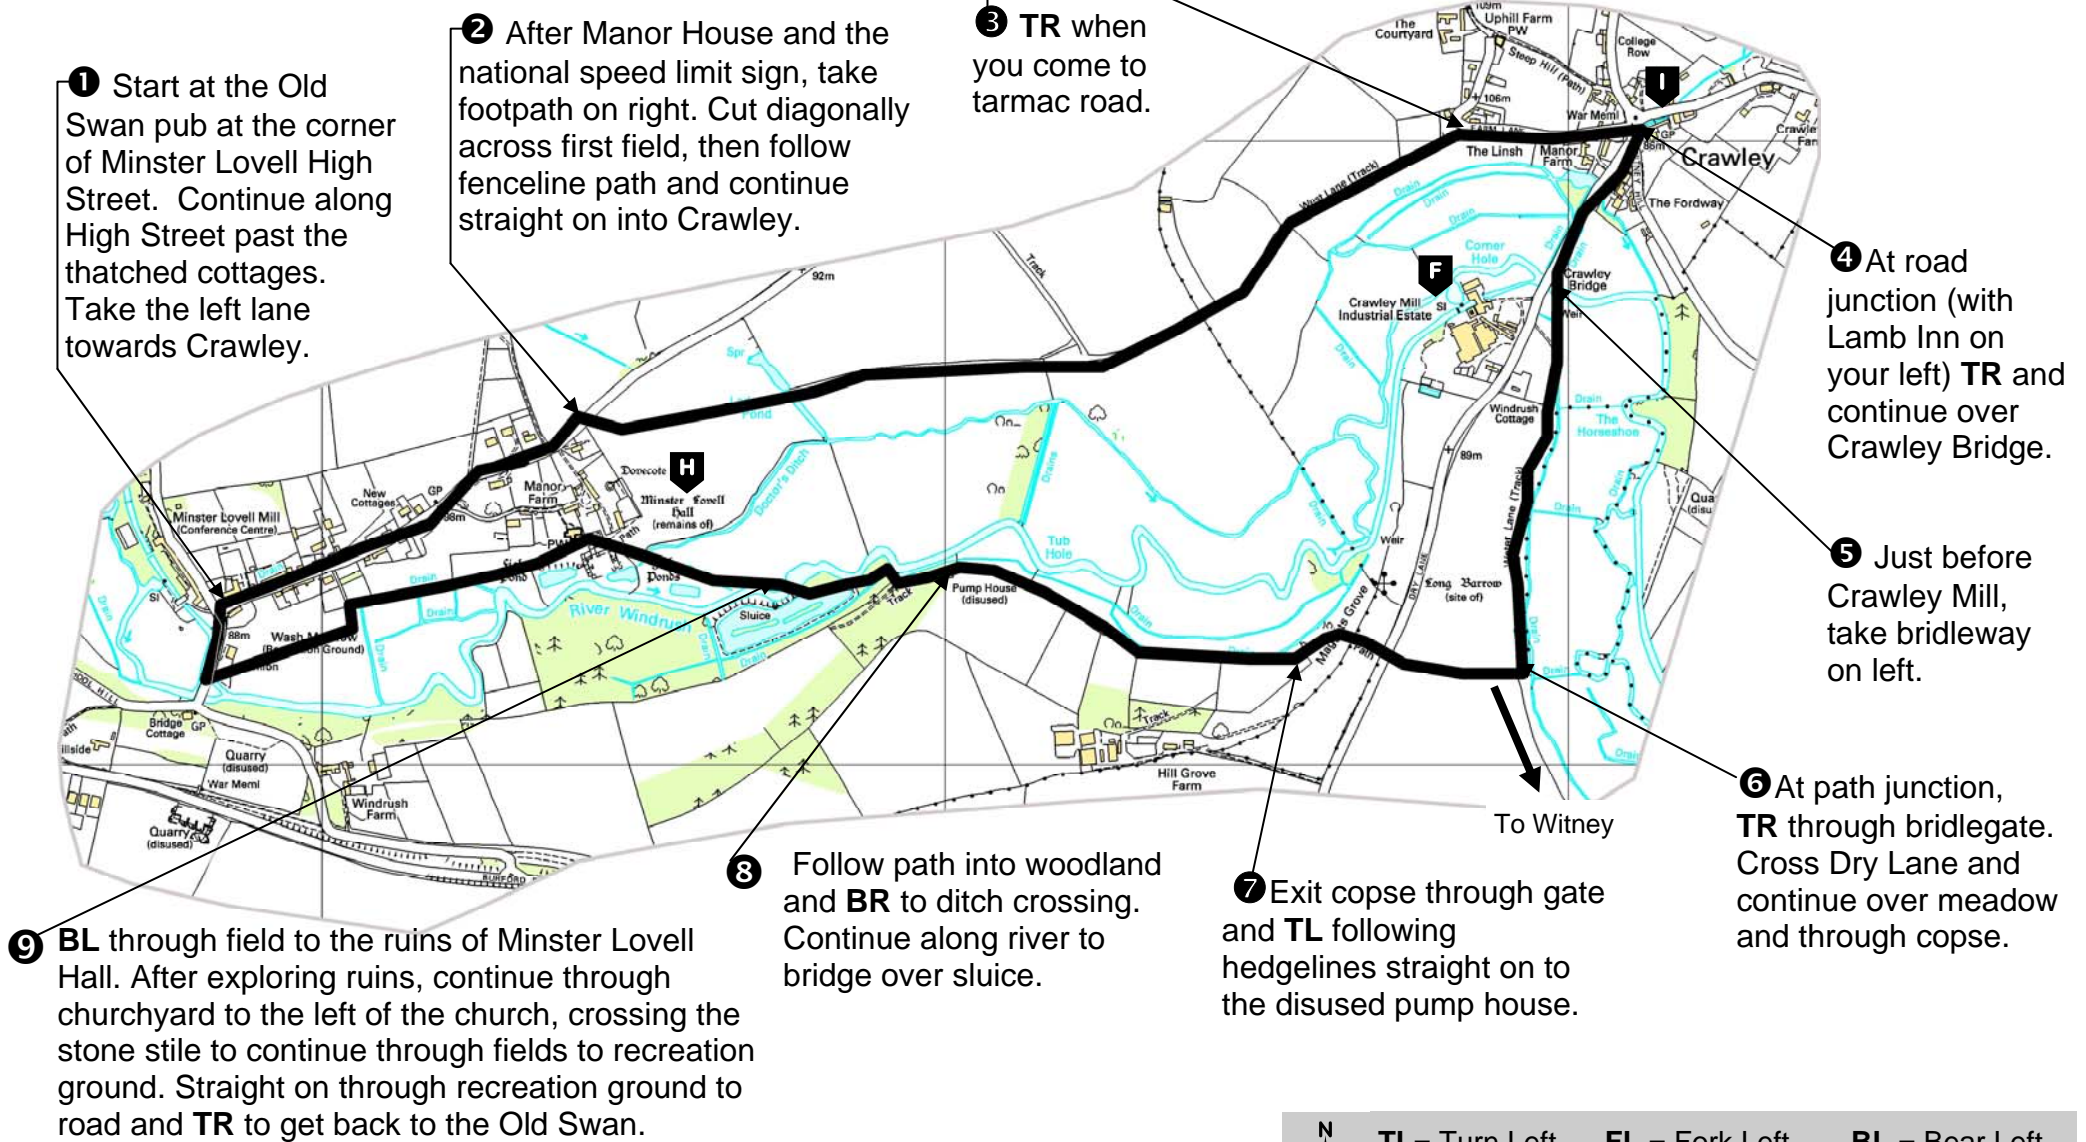

Circular Walk No.2: Minster Lovell – Crawley

Approximately 3.5 miles (5.6km)

N

TL= Turn Left FL = Fork Left BL = Bear Left

TR = Turn Right FR = Fork Right BR = Bear Right