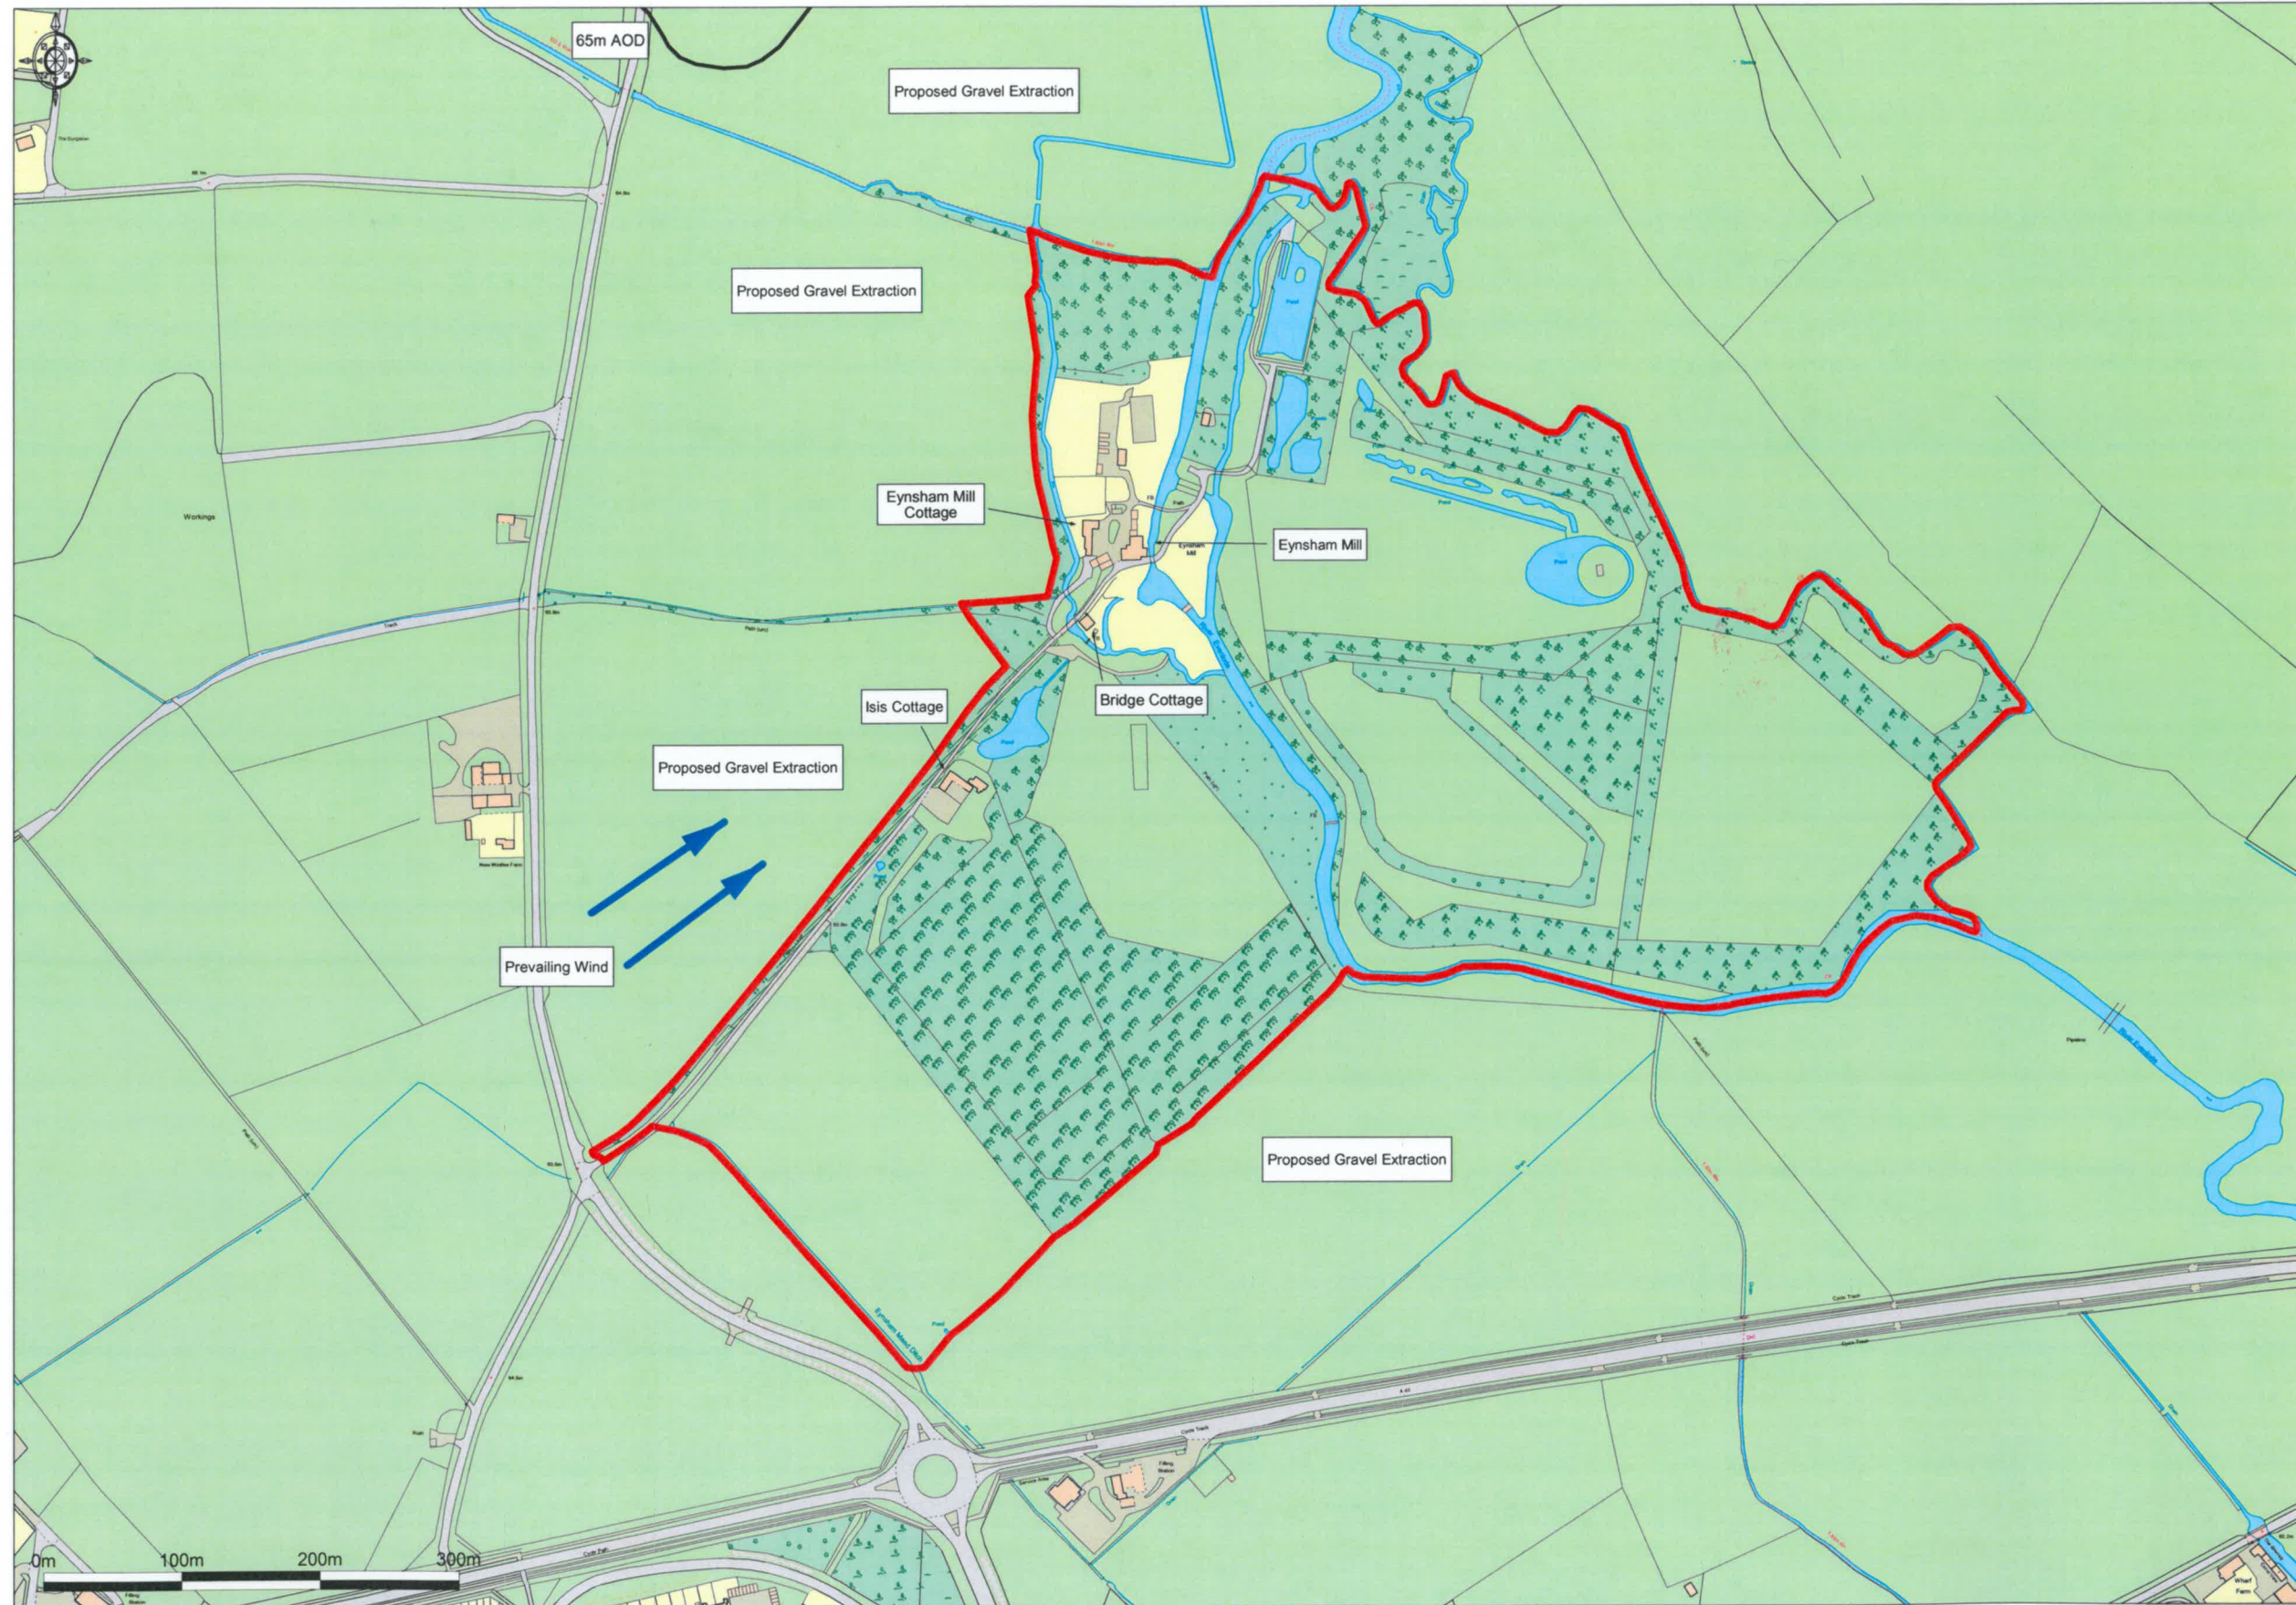

Eynsham Mill Site Plan

Scale 1:5000 at A3