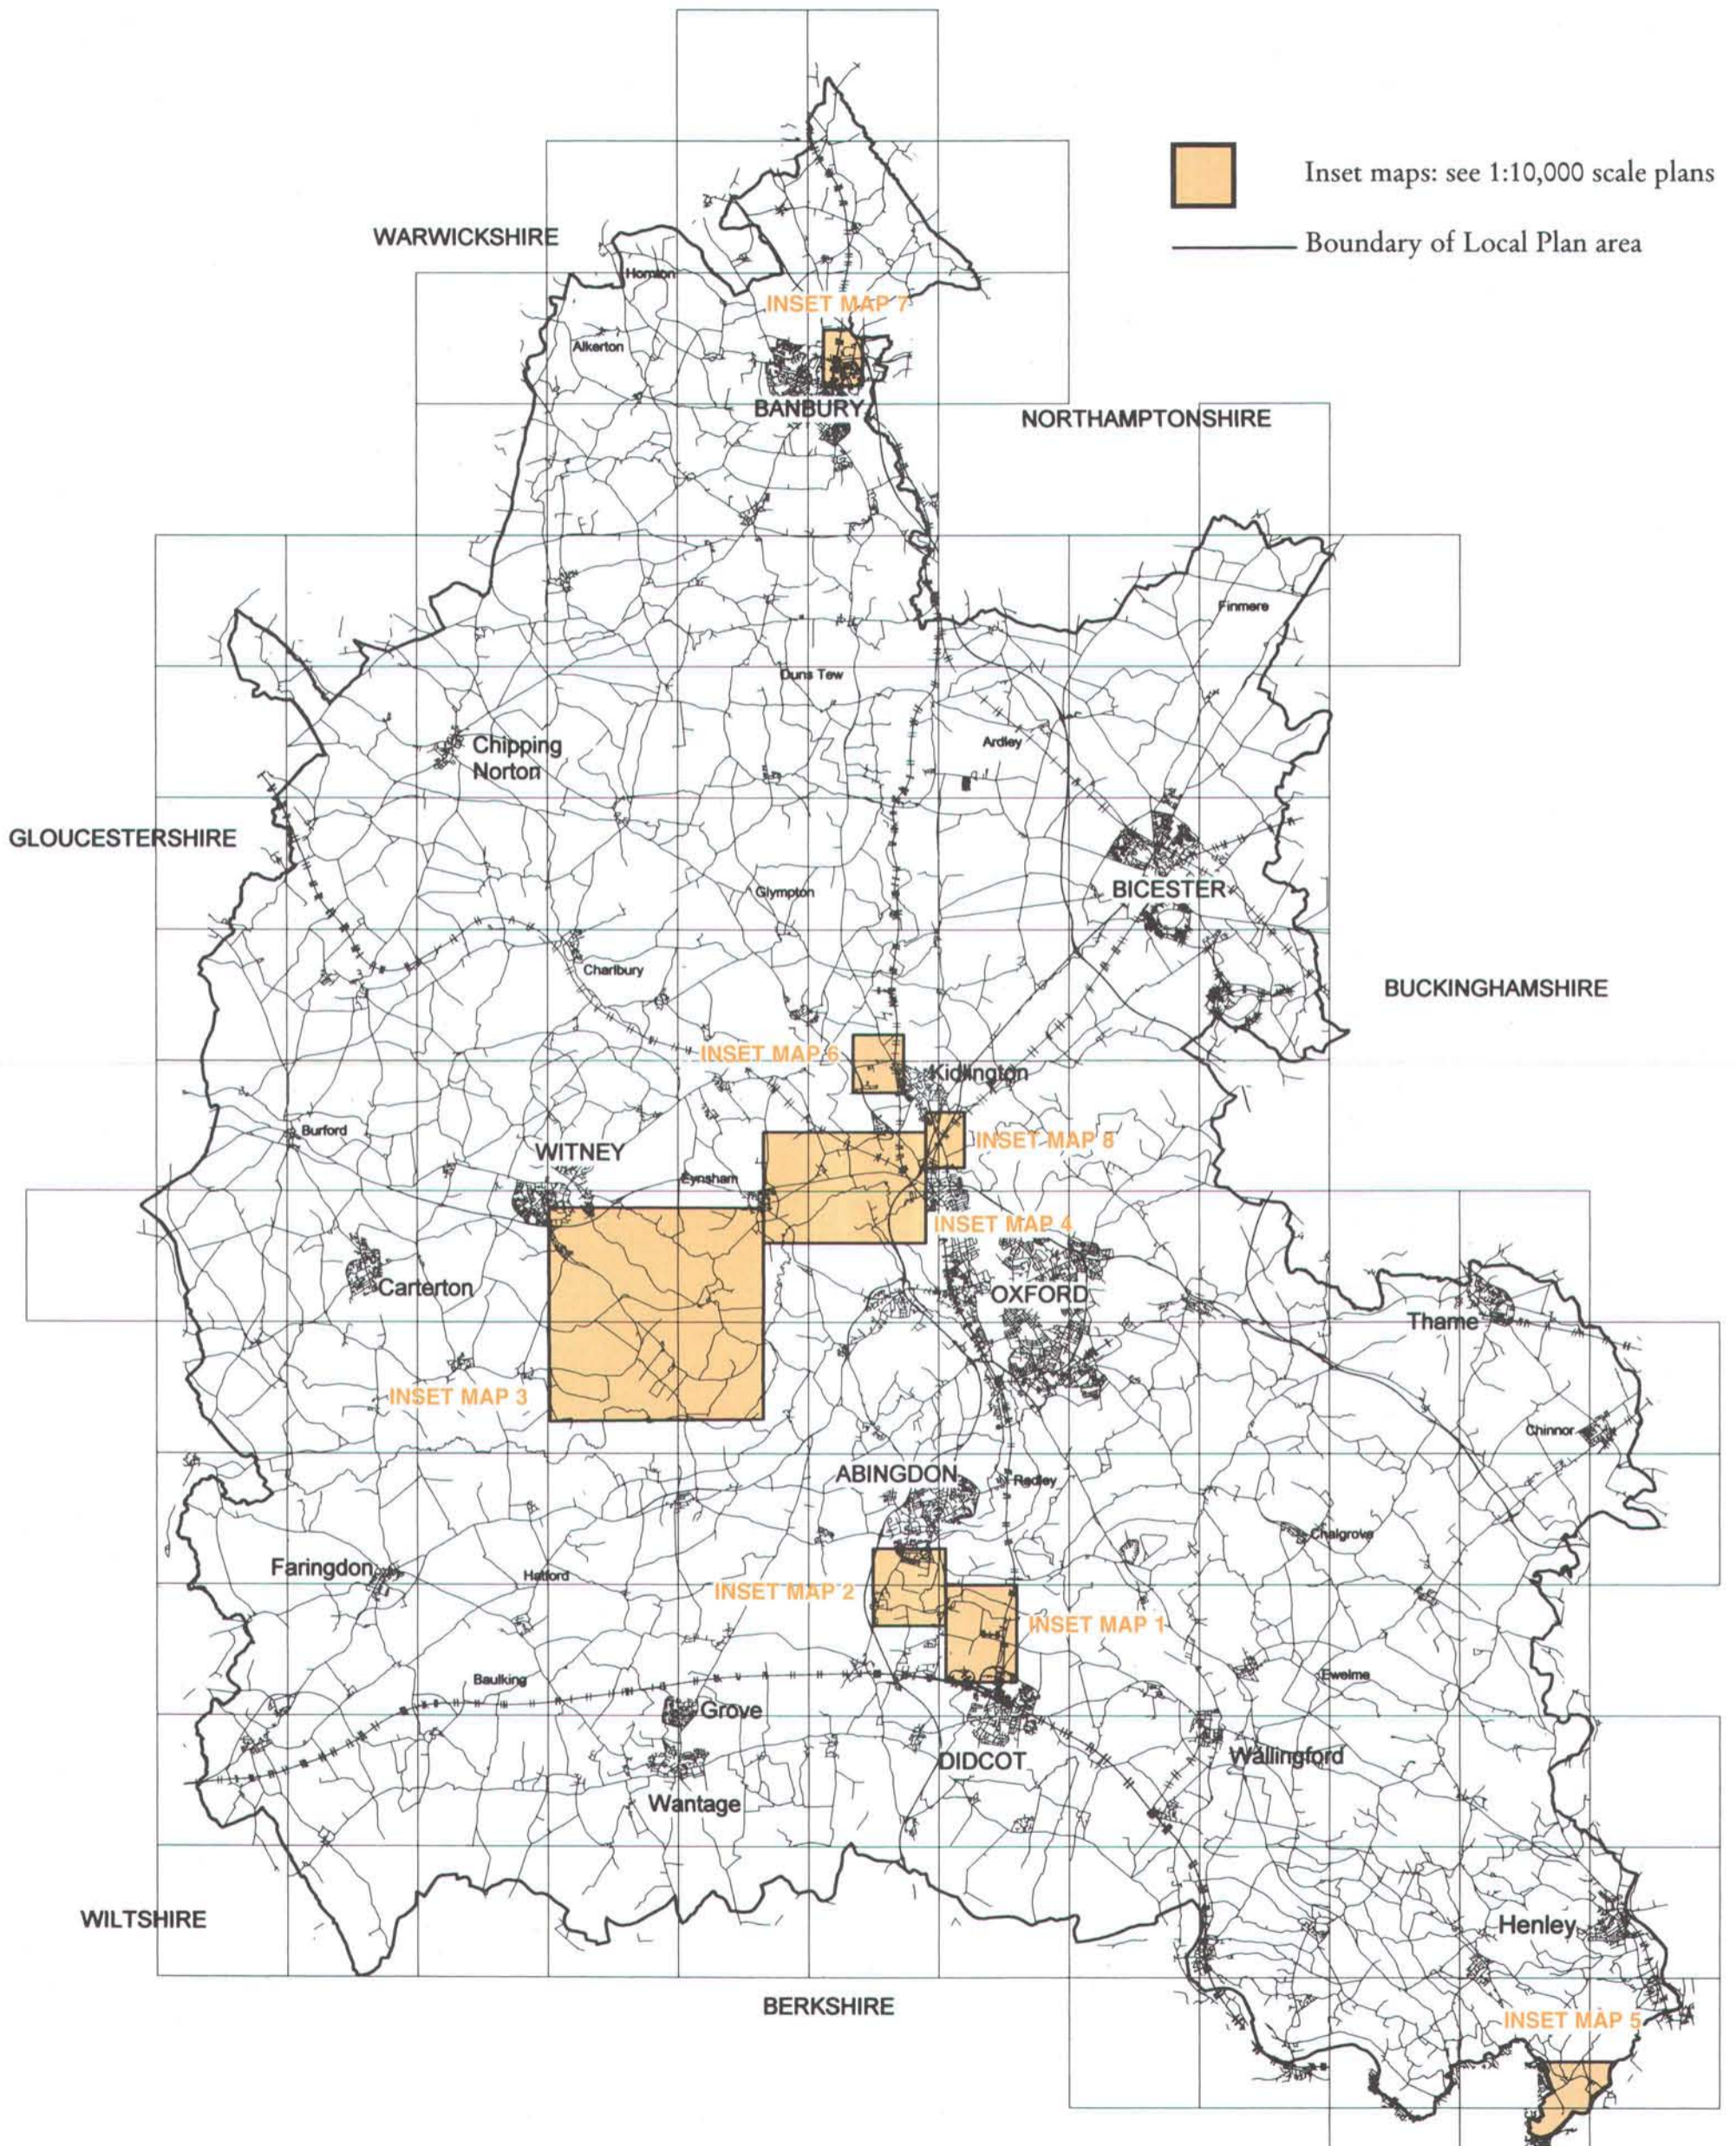

Oxfordshire Minerals & Waste Local Plan Proposals Map

Reproduced from the Ordnance Survey mapping with the permission of the Controller of Her Majesty's Stationery Office © Crown Copyright. Unauthorised reproduction infringes Crown copyright, and may lead to prosecution or civil proceedings. Oxfordshire County Council Licence No LA 076805

Scale 1:250,000

Oxfordshire Minerals and Waste Local Plan – Adopted 1996.